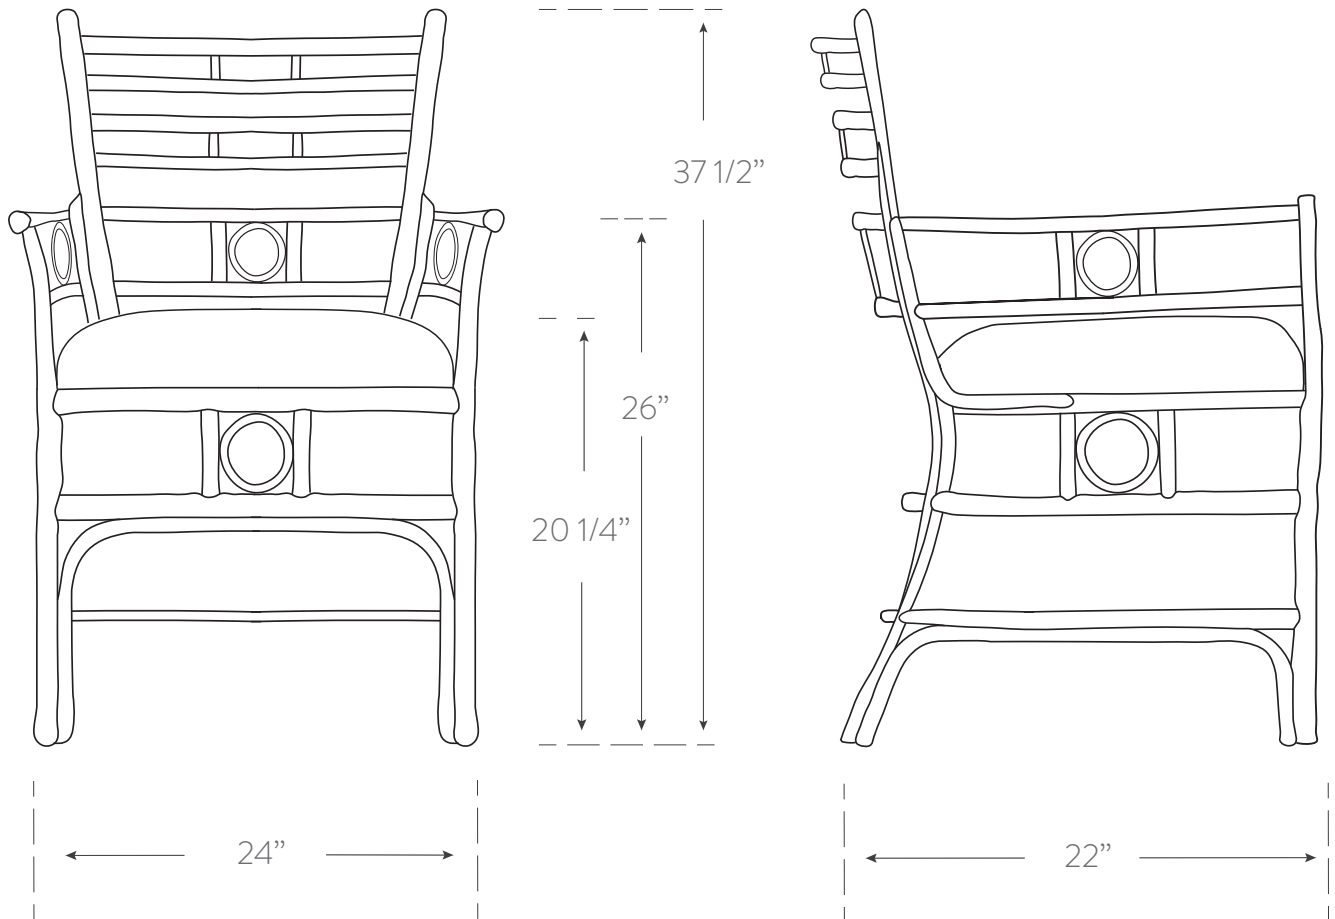

MODERNE MARU COLLECTION

BAGUA ARMCHAIR

Material

rattan, canvas seat
handcrafted in philippines

Finish

see finish chart for options

SKU BG102

Dimensions

24w 37.5h 22d
seat: 20.25h
arm: 26h

Seat Dimensions

17.75d
front: 20.625w
back: 20w

Canvas Seat

COM Available. Required Yards: 1.5

please keep in mind all rattan pieces are handmade from natural materials so some variation in dimensions is to be expected.