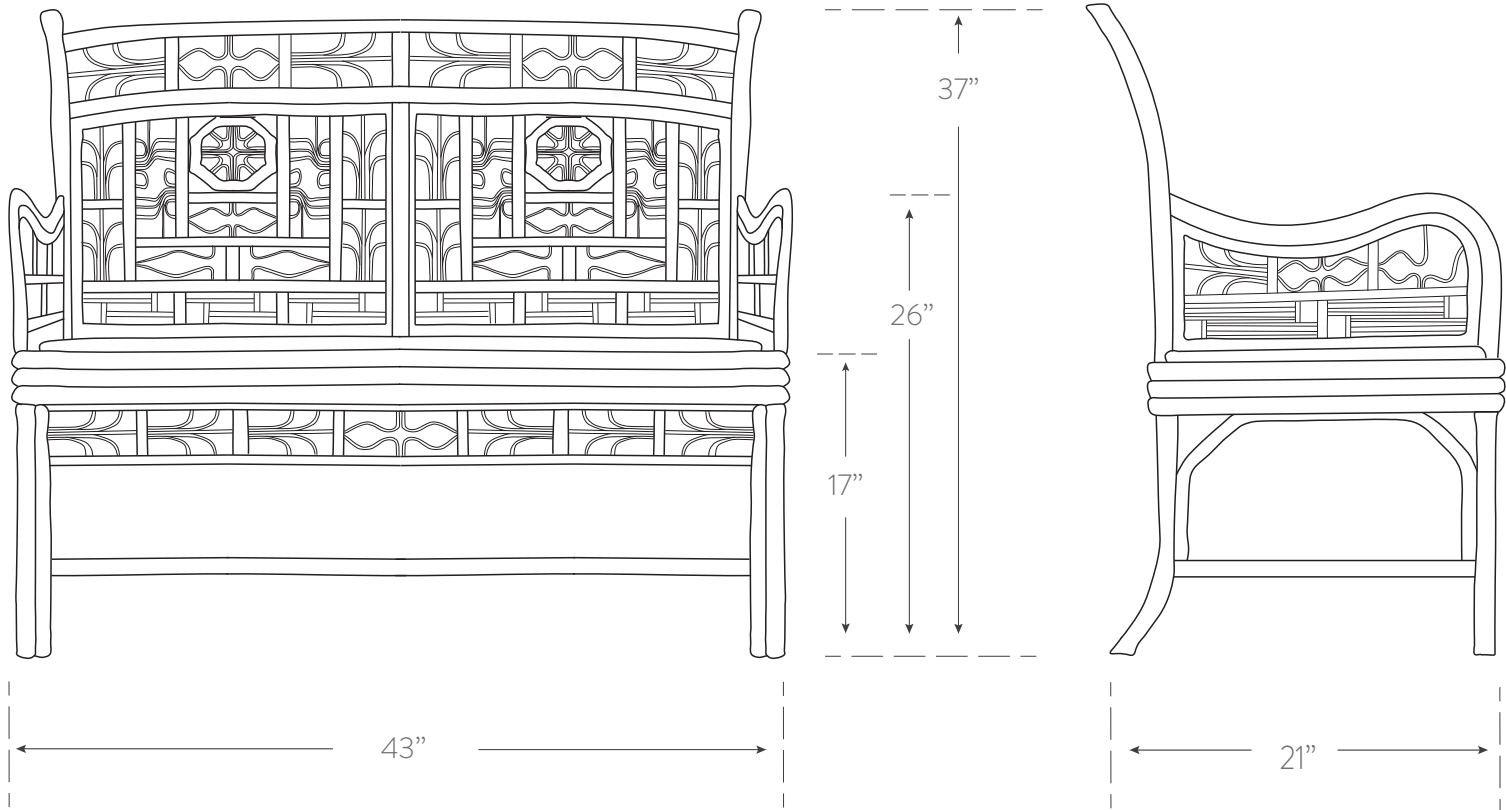

## DOUBLE SETTEE

**Material**  
rattan, woven cane  
handcrafted in philippines

**SKU** CAN100.2

**Finish**  
see finish chart for  
options

**Dimensions**  
43w 37h 21d  
seat: 17h  
arm: 26h  
**Seat Dimensions**  
17.25d  
front: 39.75w  
back: 39w