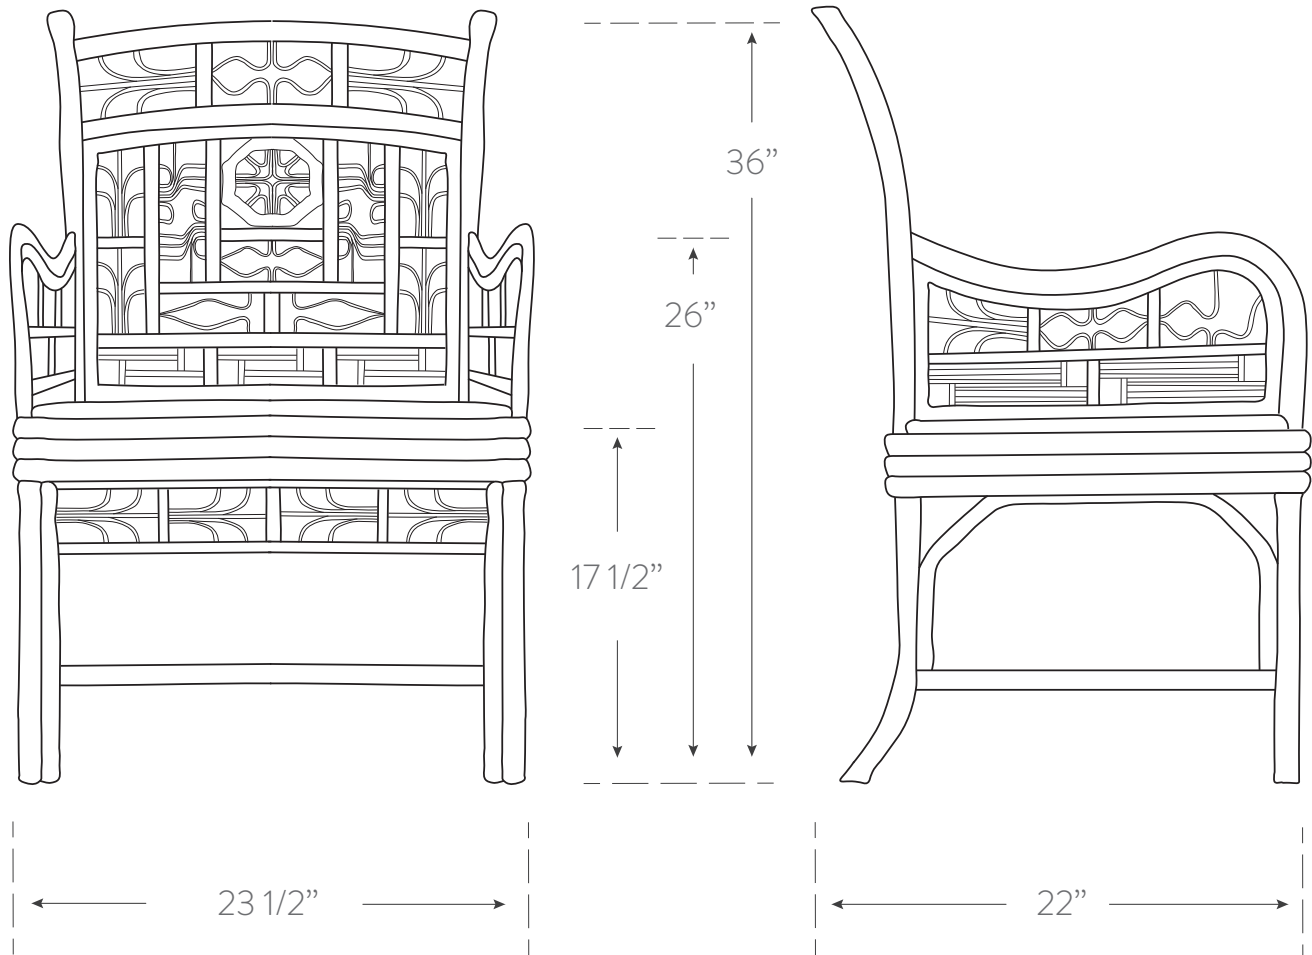

INDOCHINE COLLECTION

MANDARIN ARMCHAIR

Material

rattan, woven cane
handcrafted in philippines

Finish

see finish chart for options

SKU CAN101

Dimensions

23w 36h 21d
seat: 17.5h
arm: 26h

Seat Dimensions

17.5d
front: 20.25w
back: 17.75w

Additional Notes

- cushion available

please keep in mind all rattan pieces are handmade from natural materials so some variation in dimensions is to be expected.