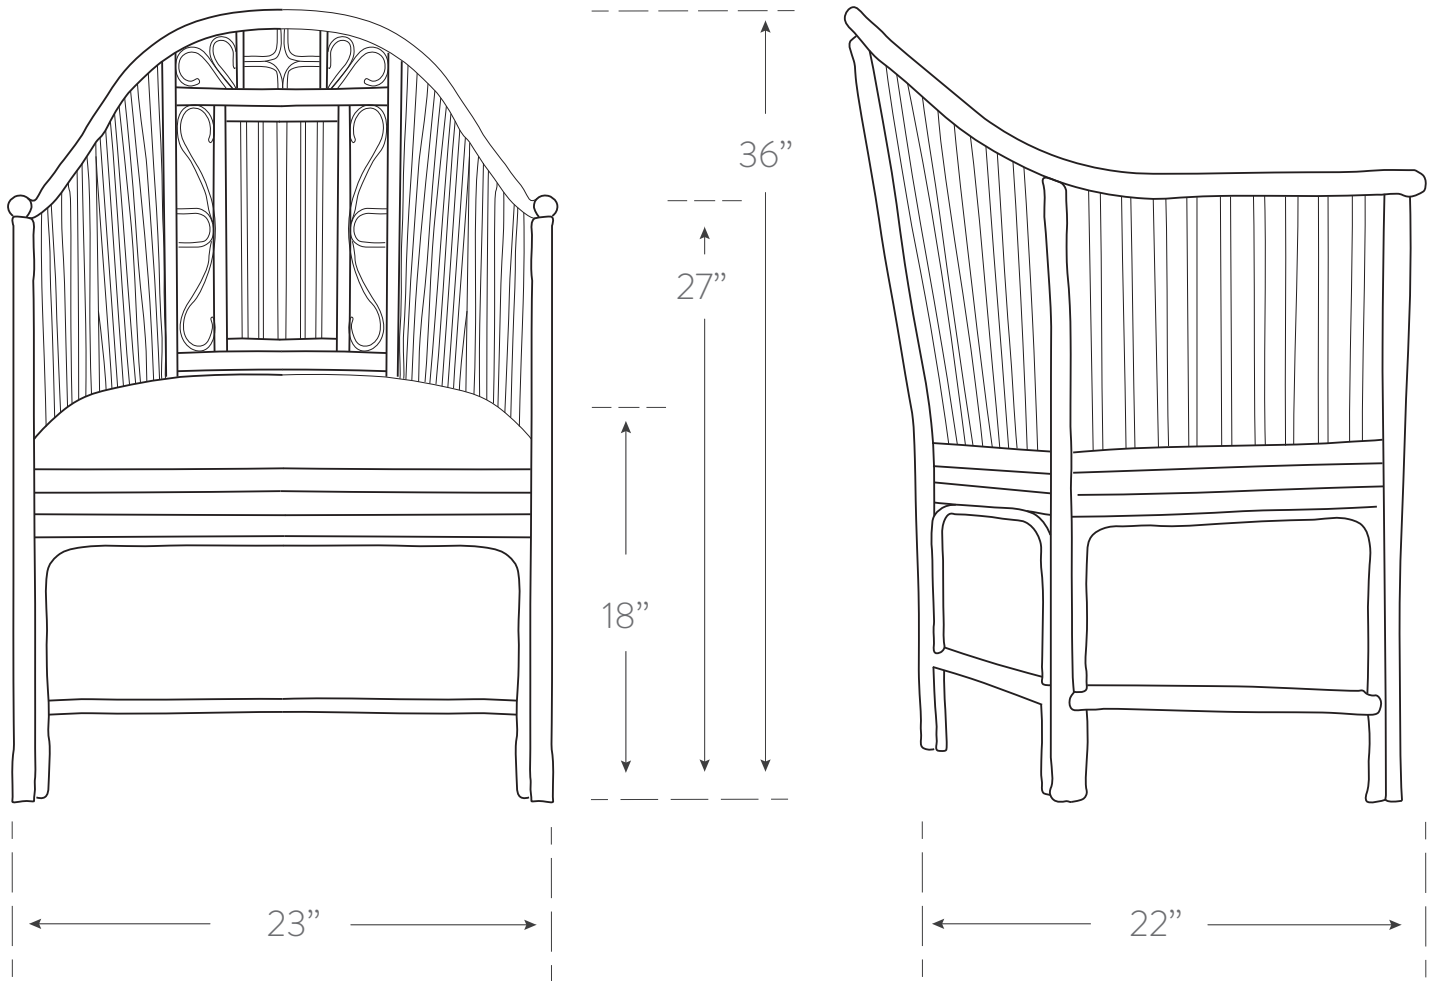

INDOCHINE COLLECTION

BRIGHTON CHAIR

Material

rattan, canvas seat
handcrafted in philippines

Finish

see finish chart for options

SKU CAN102

Dimensions

23w 36h 22d
seat: 18h
arm: 27h

Seat Dimensions

21.25d
front: 21w
back: 13.25w

Canvas Seat

COM Available. Required Yards: 1.5

please keep in mind all rattan pieces are handmade from natural materials so some variation in dimensions is to be expected.