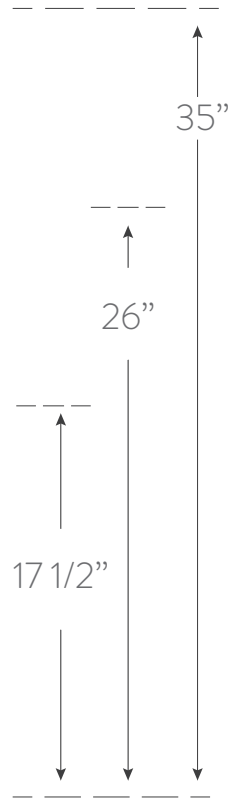

INDOCHINE COLLECTION

HORSESHOE ARMCHAIR

Material

rattan, woven cane
handcrafted in philippines

Finish

see finish chart for options

SKU CAN103

Dimensions

21w 35h 19d
seat: 17.5h
arm: 26h

Seat Dimensions

18.75d
front: 19.25w

Additional Notes

- cushion available

please keep in mind all rattan pieces are handmade from natural materials so some variation in dimensions is to be expected.