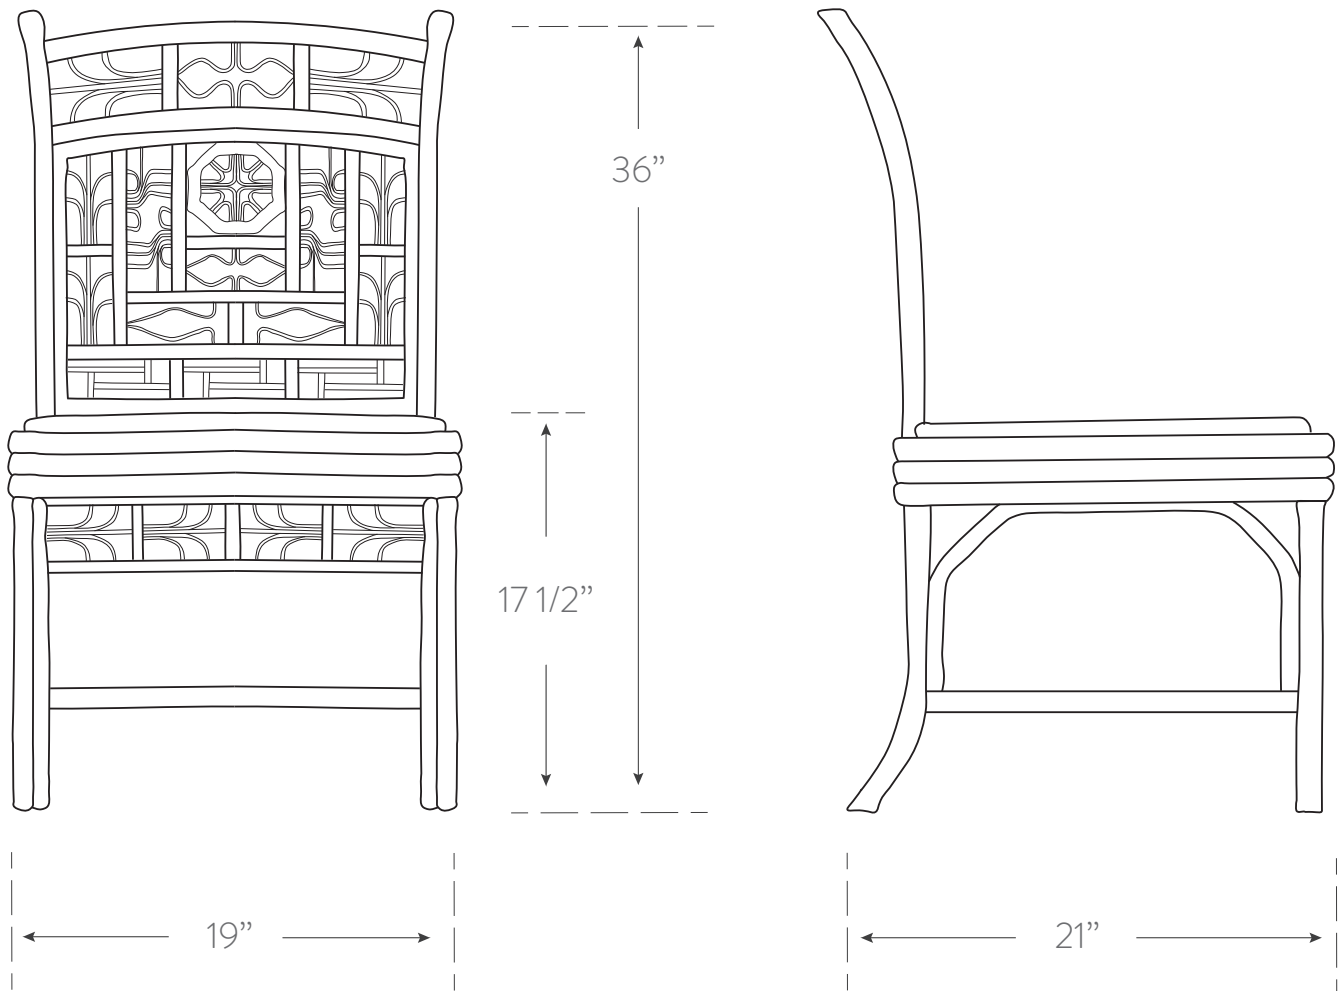

INDOCHINE COLLECTION

MANDARIN SIDE CHAIR

Material

rattan, woven cane
handcrafted in philippines

Finish

see finish chart for options

SKU CAN106

Dimensions

19w 36h 21d
seat: 17.5h

Seat Dimensions

18.5d
front: 16.5w
back: 15.5w

Additional Notes

- cushion available

please keep in mind all rattan pieces are handmade from natural materials so some variation in dimensions is to be expected.