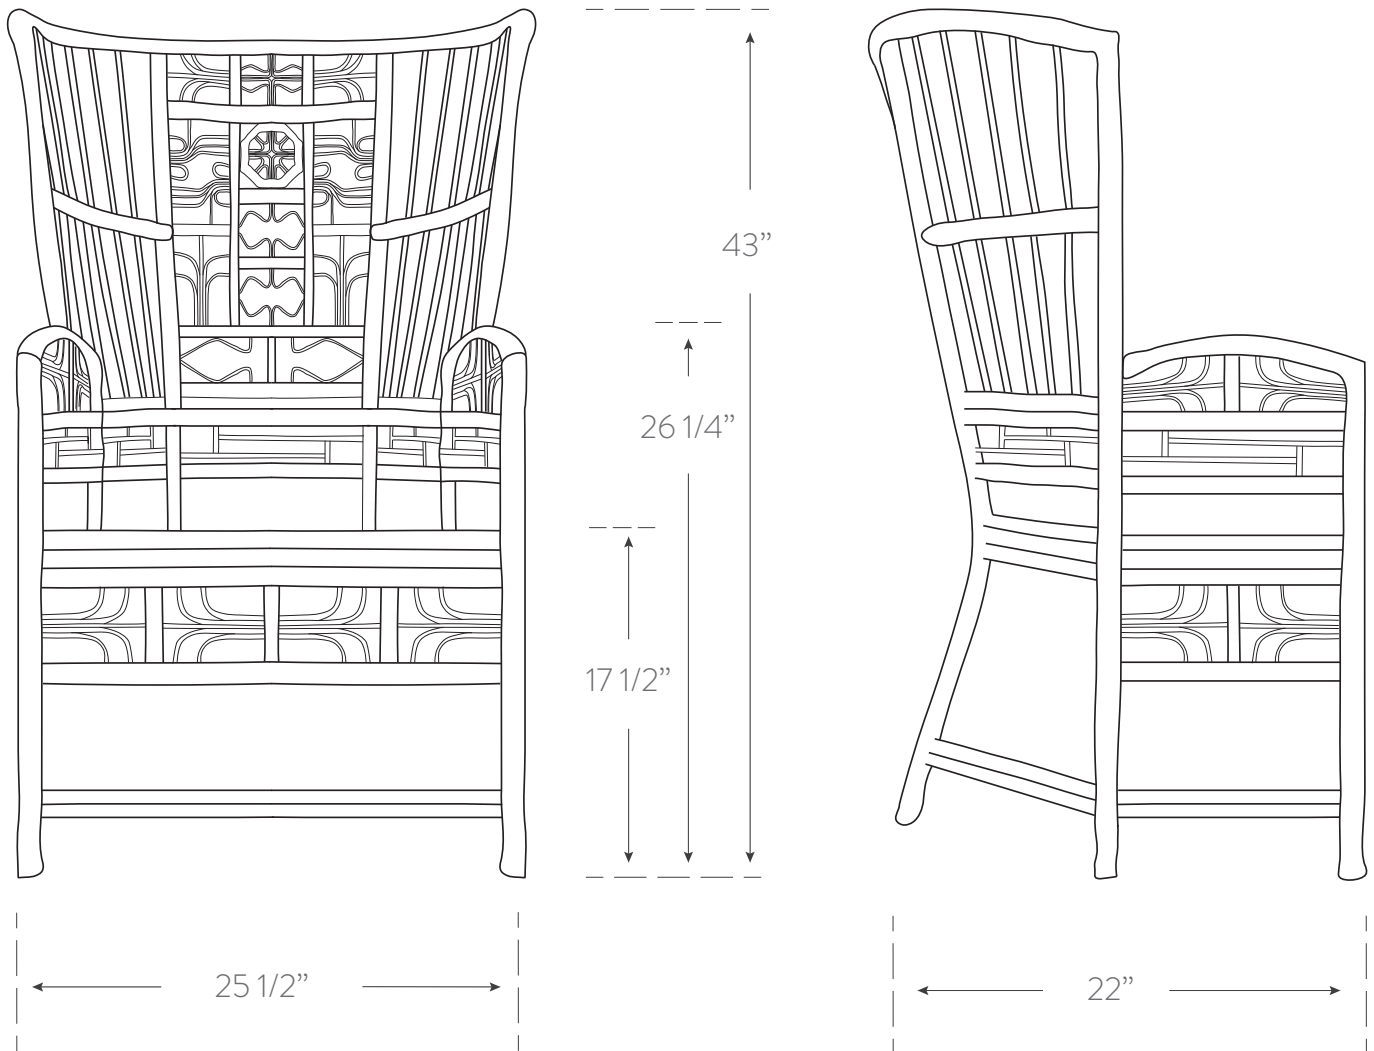

## HIGH BACK CHAIR

### Dimensions

25.5w 43h 22d

seat: 17.5h

arm: 26.25h

### Seat Dimensions

16d

front: 19.25w

back: 10w