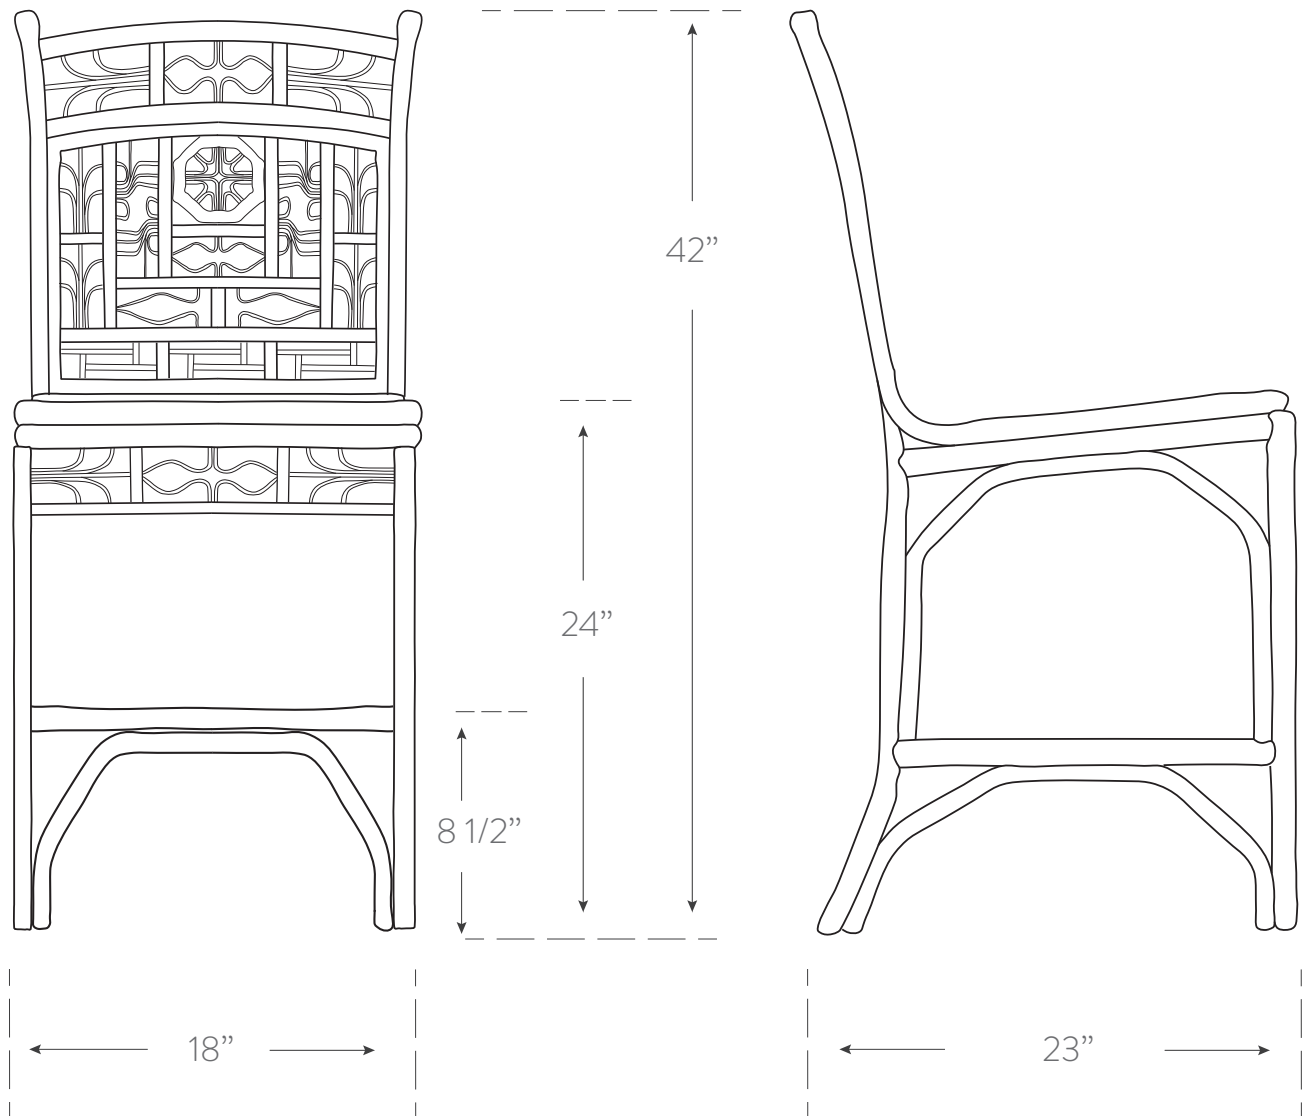

## COUNTER STOOL

### Dimensions

18w 42h 23d  
seat: 24h

### Seat Dimensions

18d  
front: 16w  
back: 13.75w