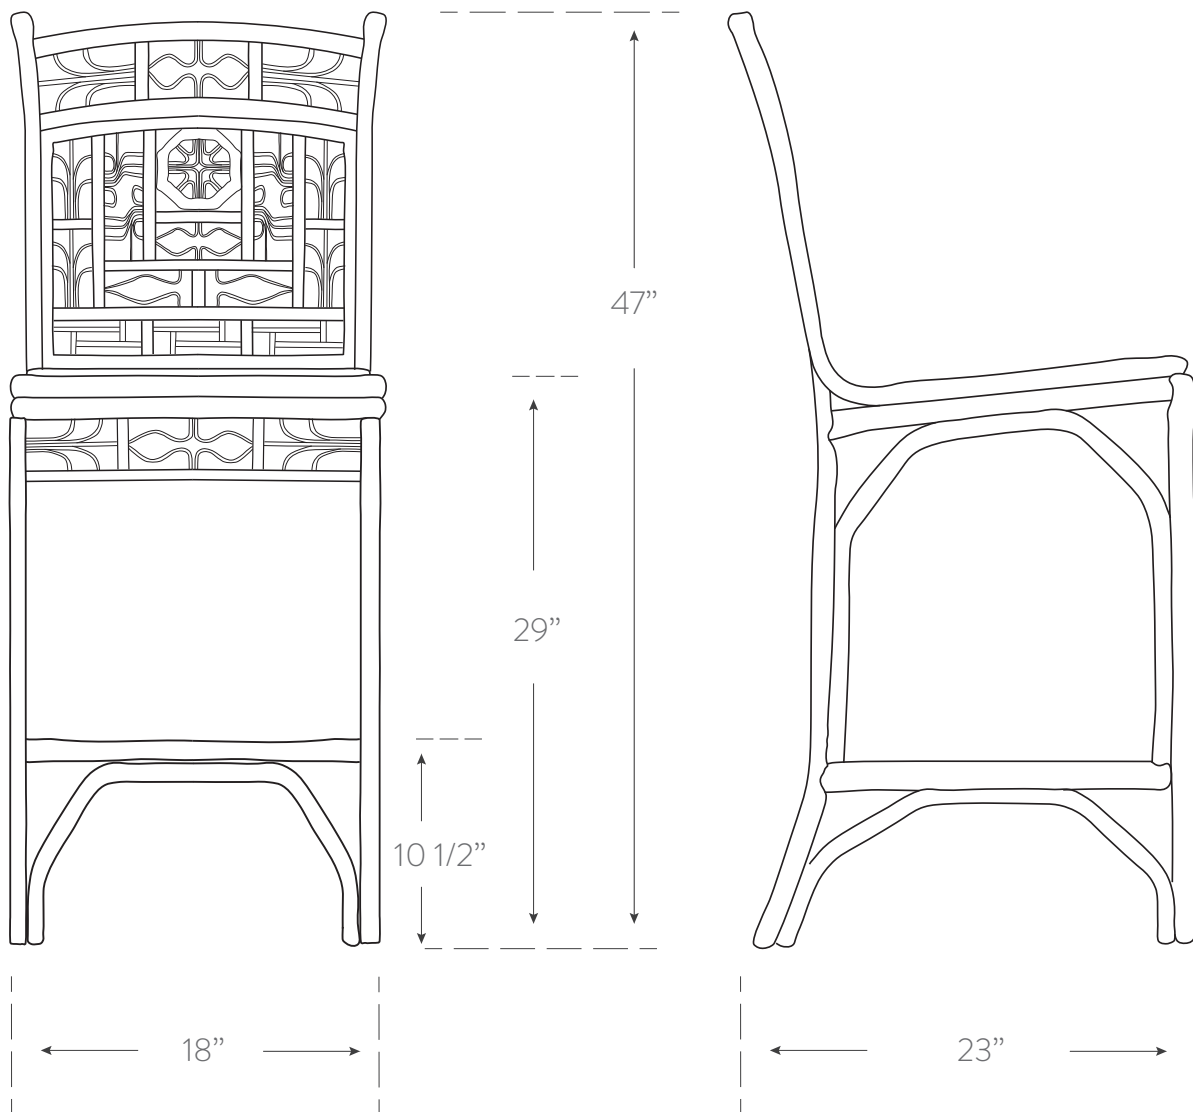

INDOCHINE COLLECTION

BAR STOOL

Material

rattan, woven cane
handcrafted in philippines

Finish

see finish chart for options

SKU CAN110.29

Dimensions

18w 47h 23d
seat: 29h

Seat Dimensions

18d
front: 16w
back: 13.75

Additional Notes

- cushion available

please keep in mind all rattan pieces are handmade from natural materials so some variation in dimensions is to be expected.