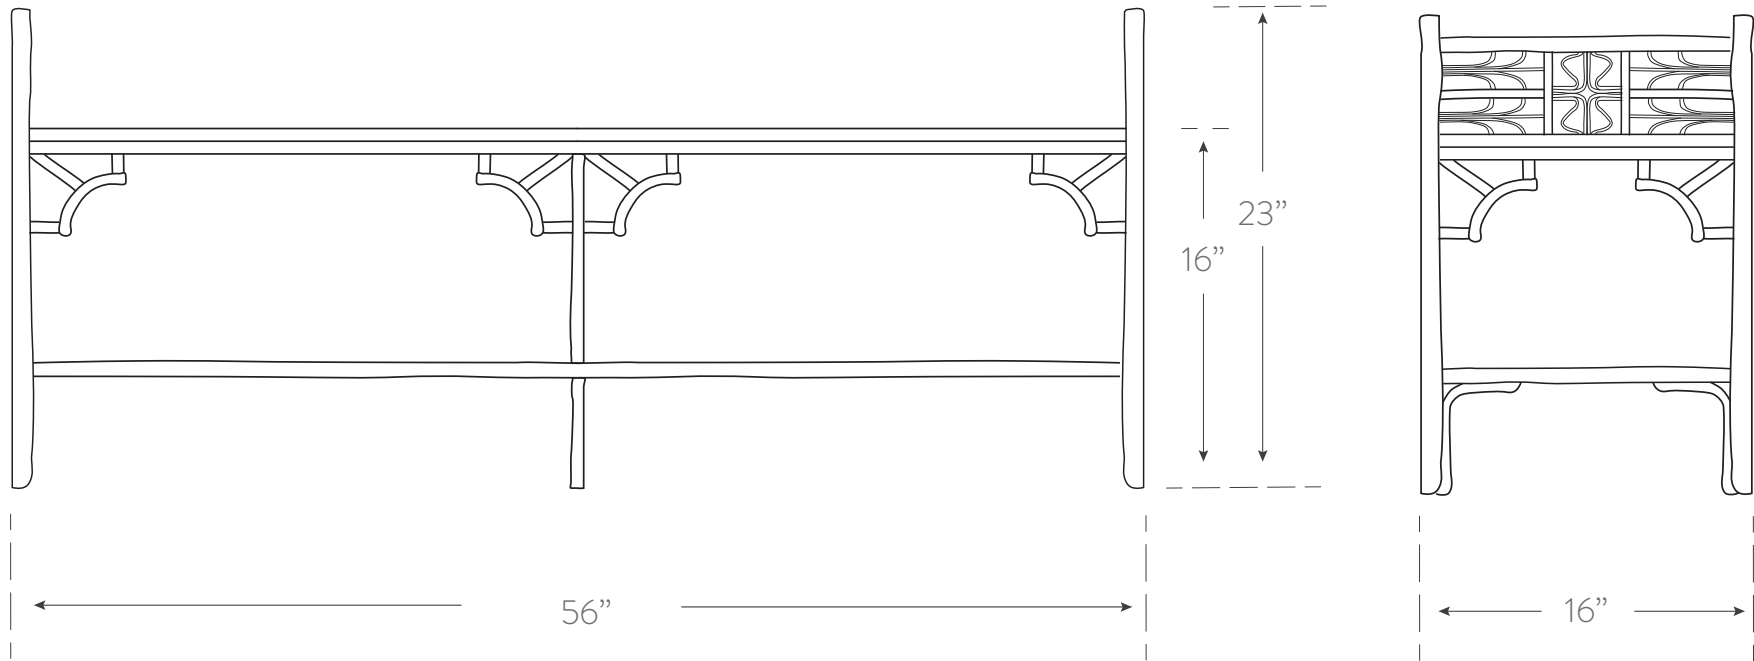

INDOCHINE COLLECTION

BENCH 56"

Material
 rattan, woven cane
 handcrafted in philippines

SKU CAN116

Finish
 see finish chart for options

Dimensions
 56w 23h 16d
 seat:16h

Additional Notes

- cushion available

please keep in mind all rattan pieces are handmade from natural materials so some variation in dimensions is to be expected.