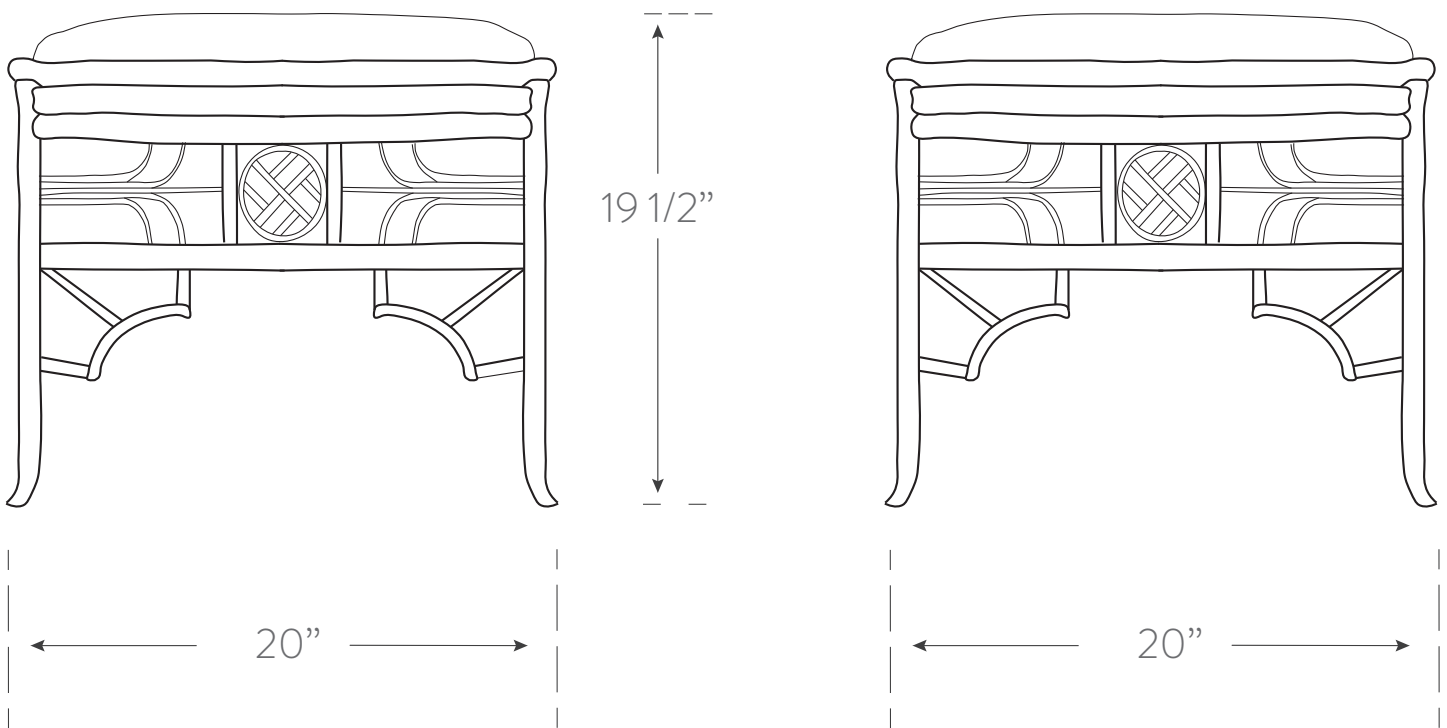

INDOCHINE COLLECTION

OTTOMAN

Material

rattan, woven cane
handcrafted in philippines

Finish

see finish chart for options

SKU CAN120

Dimensions

20w 19.5h 20d

Seat Dimensions

17.75w 17.75d

Additional Notes

- cushion included

Cushion

Standard Insert: Foam and Fiber

Standard Cover: Canvas