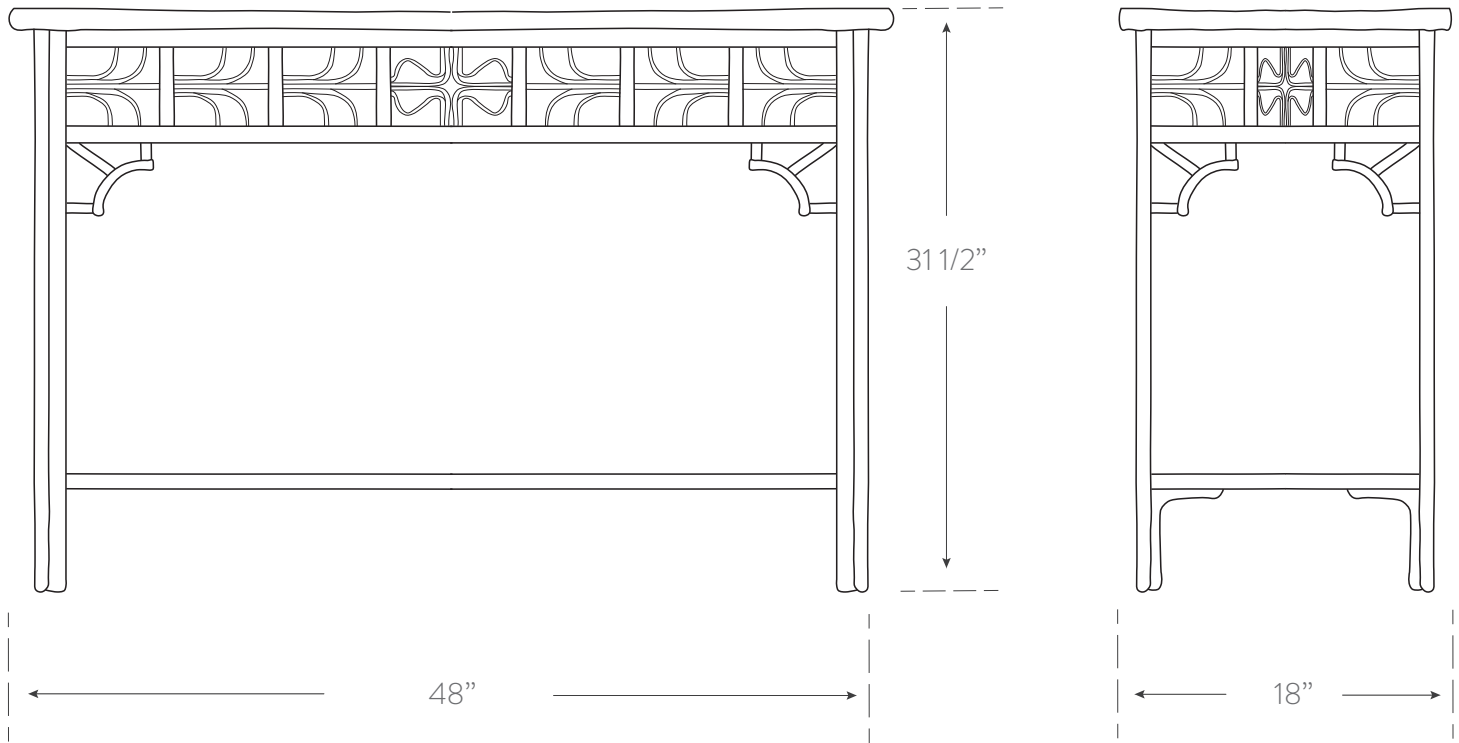

INDOCHINE COLLECTION

CONSOLE TABLE

Material
rattan, luan
handcrafted in philippines

SKU CAN212.2

Finish
see finish chart for options

Dimensions
48w 31.5h 18d

please keep in mind all rattan pieces are handmade from natural materials so some variation in dimensions is to be expected.