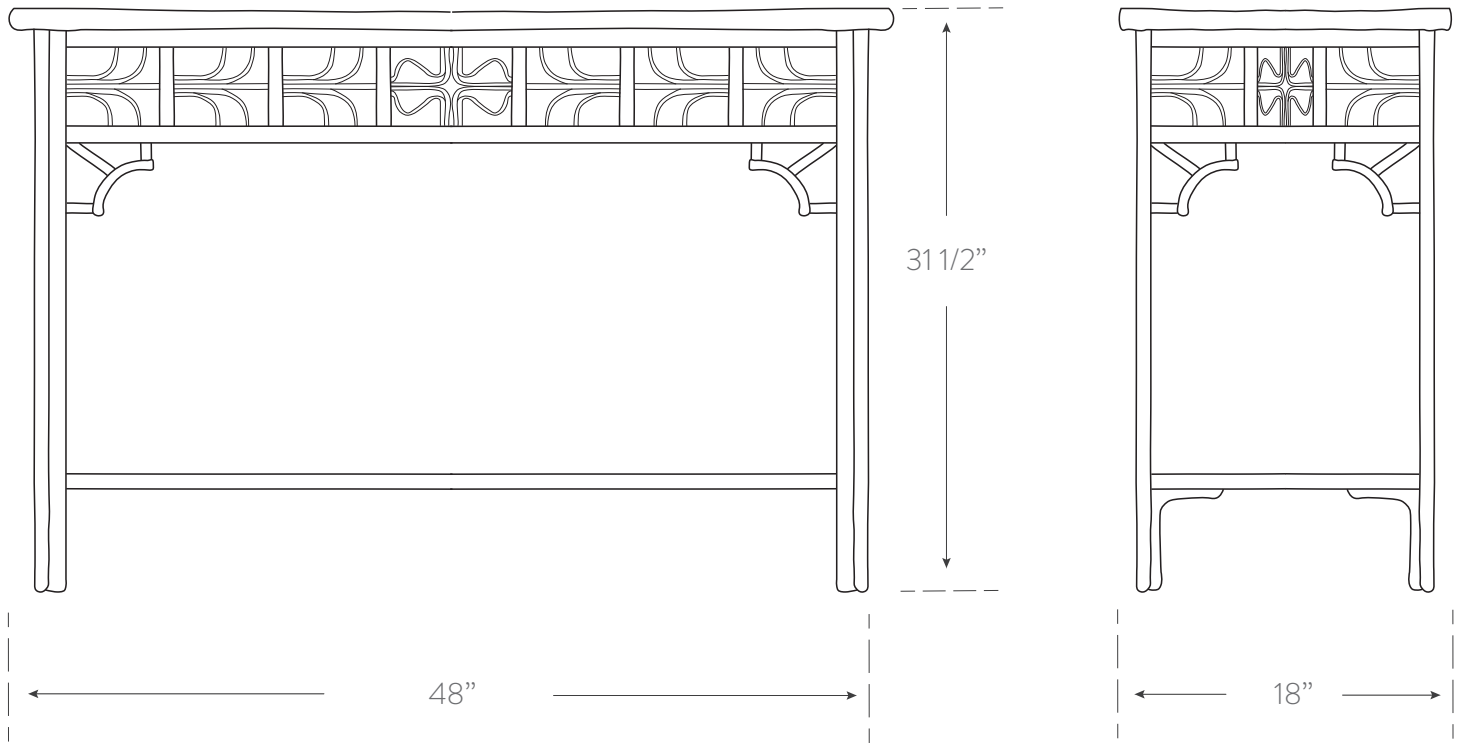

INDOCHINE COLLECTION

CONSOLE TABLE

Material

rattan, luan
handcrafted in philippines

SKU CAN212.2

Finish

see finish chart for options

Dimensions

48w 31.5h 18d

Additional Notes

- not available in clear coat and vintage cane

please keep in mind all rattan pieces are handmade from natural materials so some variation in dimensions is to be expected.