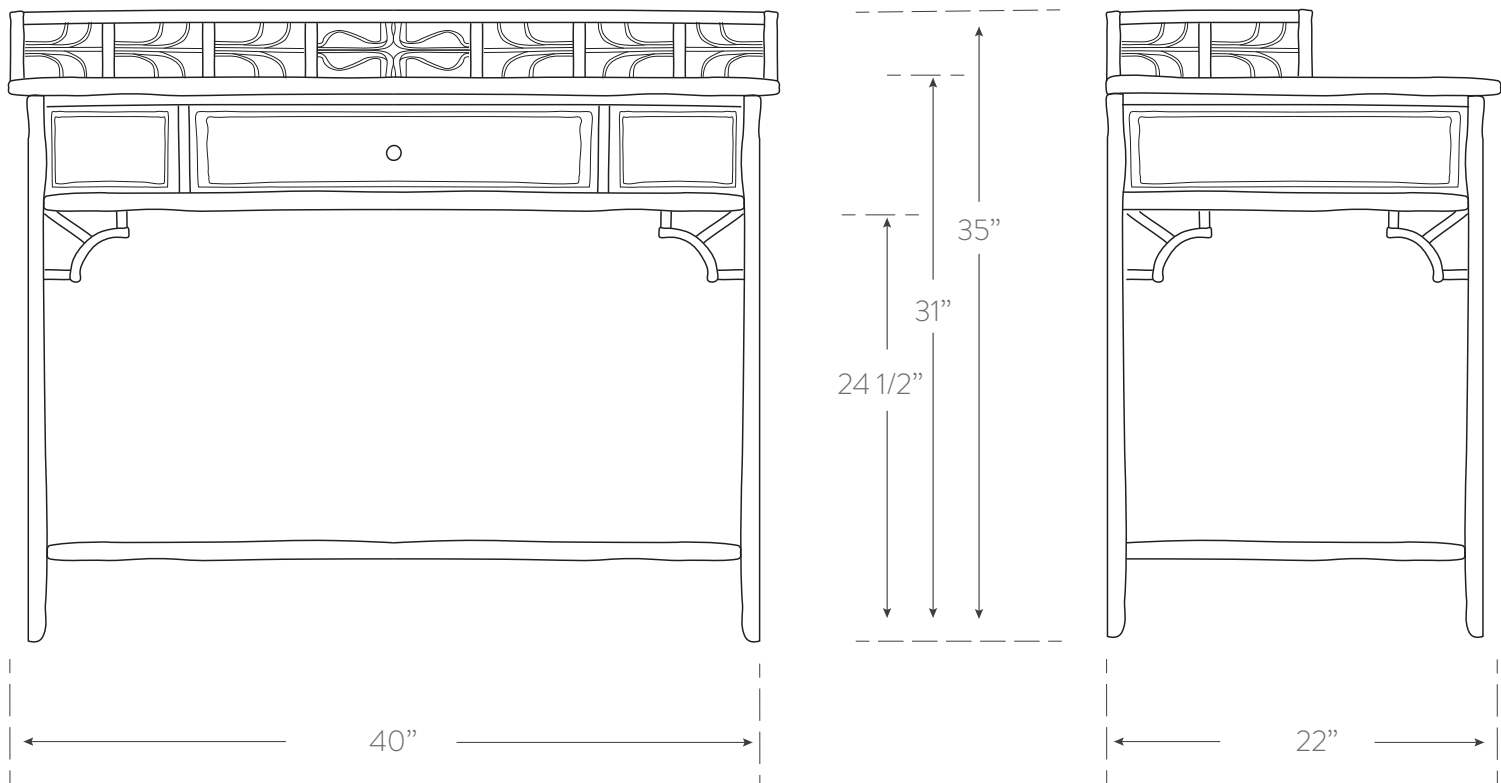

INDOCHINE COLLECTION

SMALL DESK

**Material**  
 rattan, luan  
 handcrafted in philippines  
  
**SKU** CAN214

**Finish**  
 see finish chart for options

**Dimensions**  
 40w 35h 22d  
**Interior Dimensions**  
 drawer: 18w 2h 15.25d