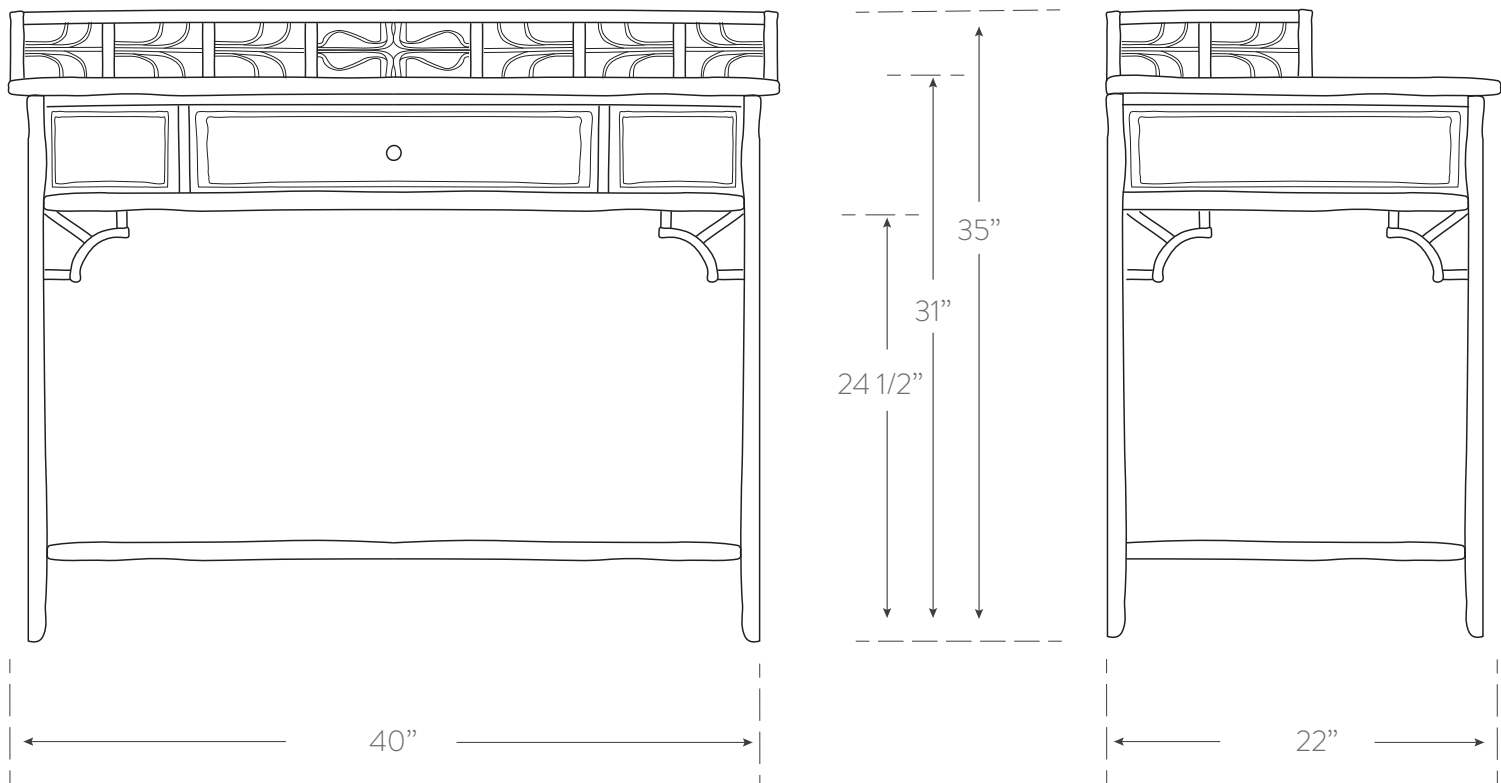

## SMALL DESK

**Material**  
rattan, luan  
handcrafted in philippines  
  
**SKU** CAN214

**Finish**  
see finish chart for options

**Dimensions**  
40w 35h 22d  
**Interior Dimensions**  
drawer: 18w 2h 15.25d