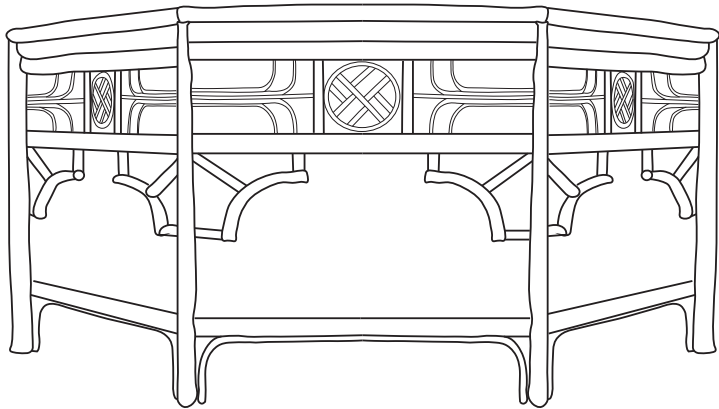

INDOCHINE COLLECTION

OCTAGONAL COCKTAIL TABLE SMALL

Material
rattan, luan
handcrafted in philippines

SKU CAN301

Finish
see finish chart for options

Dimensions
32w 18h 32d

please keep in mind all rattan pieces are handmade from natural materials so some variation in dimensions is to be expected.