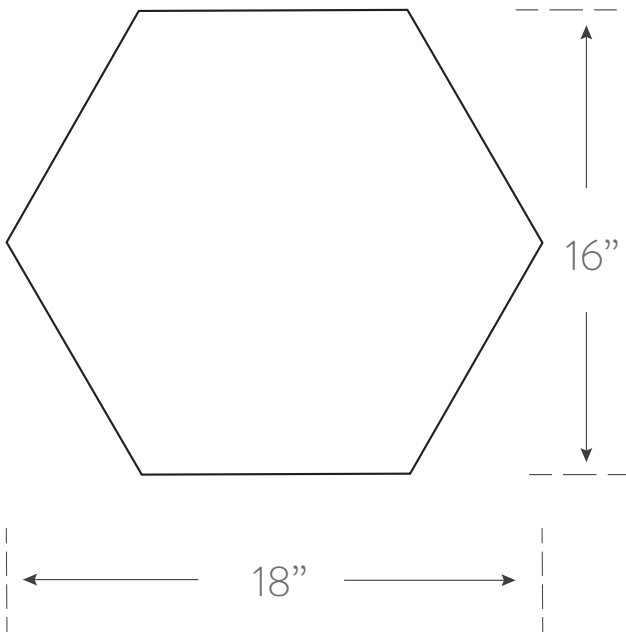

INDOCHINE COLLECTION

END TABLE

Material

rattan, luan
handcrafted in philippines

Finish

see finish chart for options

SKU CAN305

Dimensions