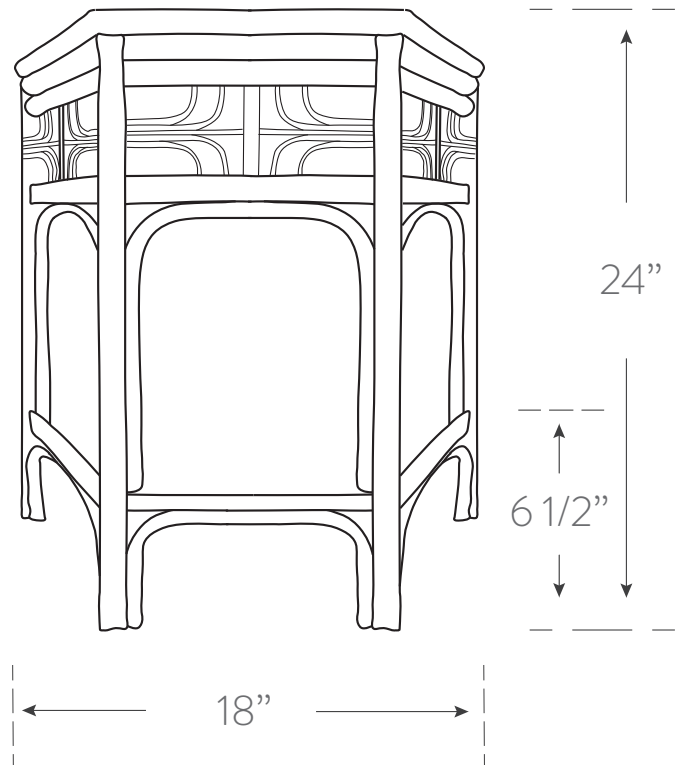

INDOCHINE COLLECTION

END TABLE

Material

rattan, luan
handcrafted in philippines

Finish

see finish chart for options

SKU CAN305

Dimensions

18w 24h 16d

Additional Notes

- not available in clear coat and vintage cane

please keep in mind all rattan pieces are handmade from natural materials so some variation in dimensions is to be expected.