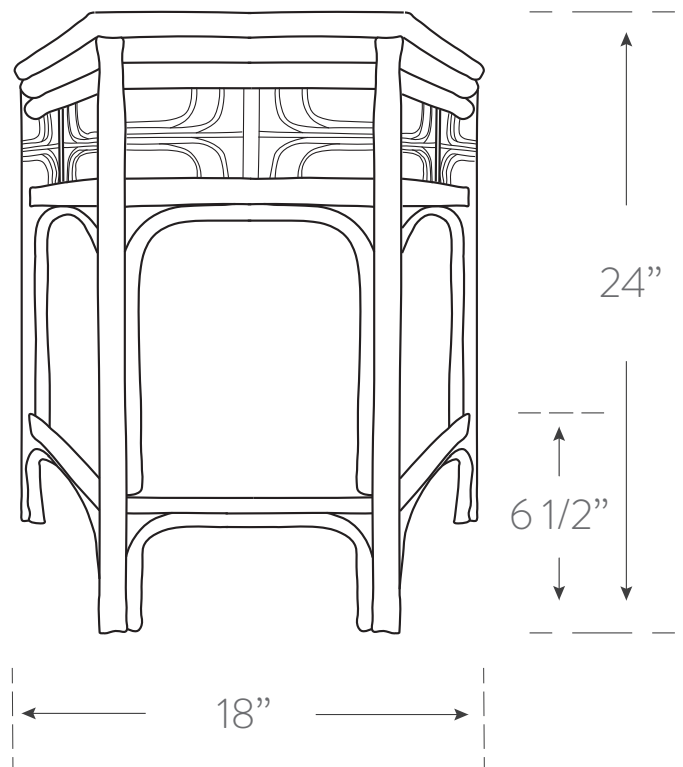

INDOCHINE COLLECTION

END TABLE

Material

rattan, luan
handcrafted in philippines

Finish

see finish chart for options

SKU CAN305

Dimensions

18w 24h 16d

please keep in mind all rattan pieces are handmade from natural materials so some variation in dimensions is to be expected.