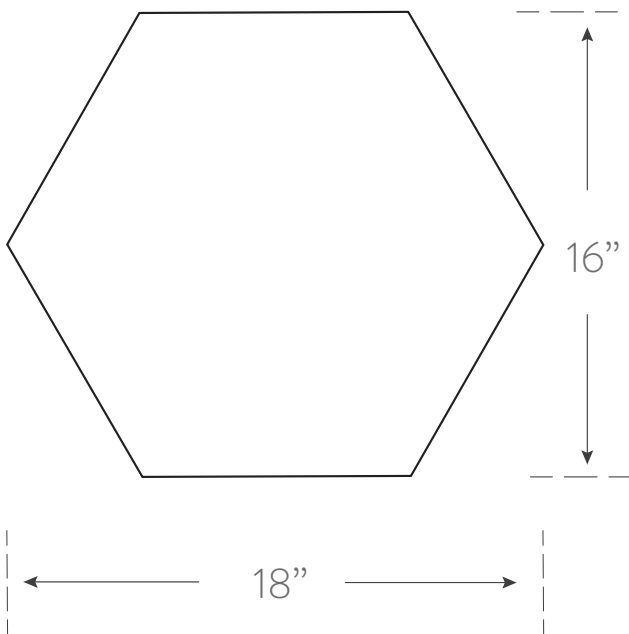

INDOCHINE COLLECTION

END TABLE

Material

rattan, luan
handcrafted in philippines

Finish

see finish chart for options

SKU CAN305

Dimensions

18w 24h 16d

please keep in mind all rattan pieces are handmade from natural materials so some variation in dimensions is to be expected.