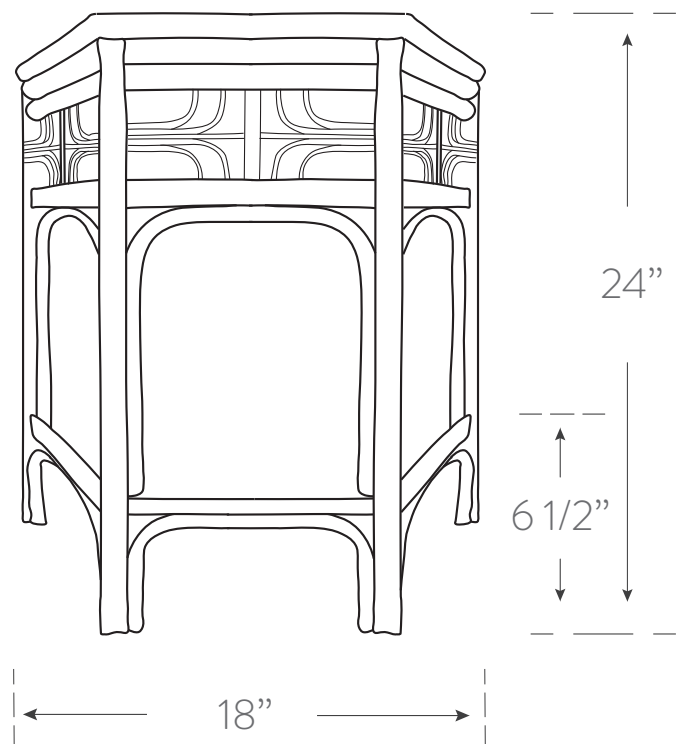

INDOCHINE COLLECTION

END TABLE

Material

rattan, luan
handcrafted in philippines

Finish

see finish chart for options

SKU CAN305

Dimensions

18w 24h 18d

Additional Notes

- not available in clear coat and vintage cane

please keep in mind all rattan pieces are handmade from natural materials so some variation in dimensions is to be expected.