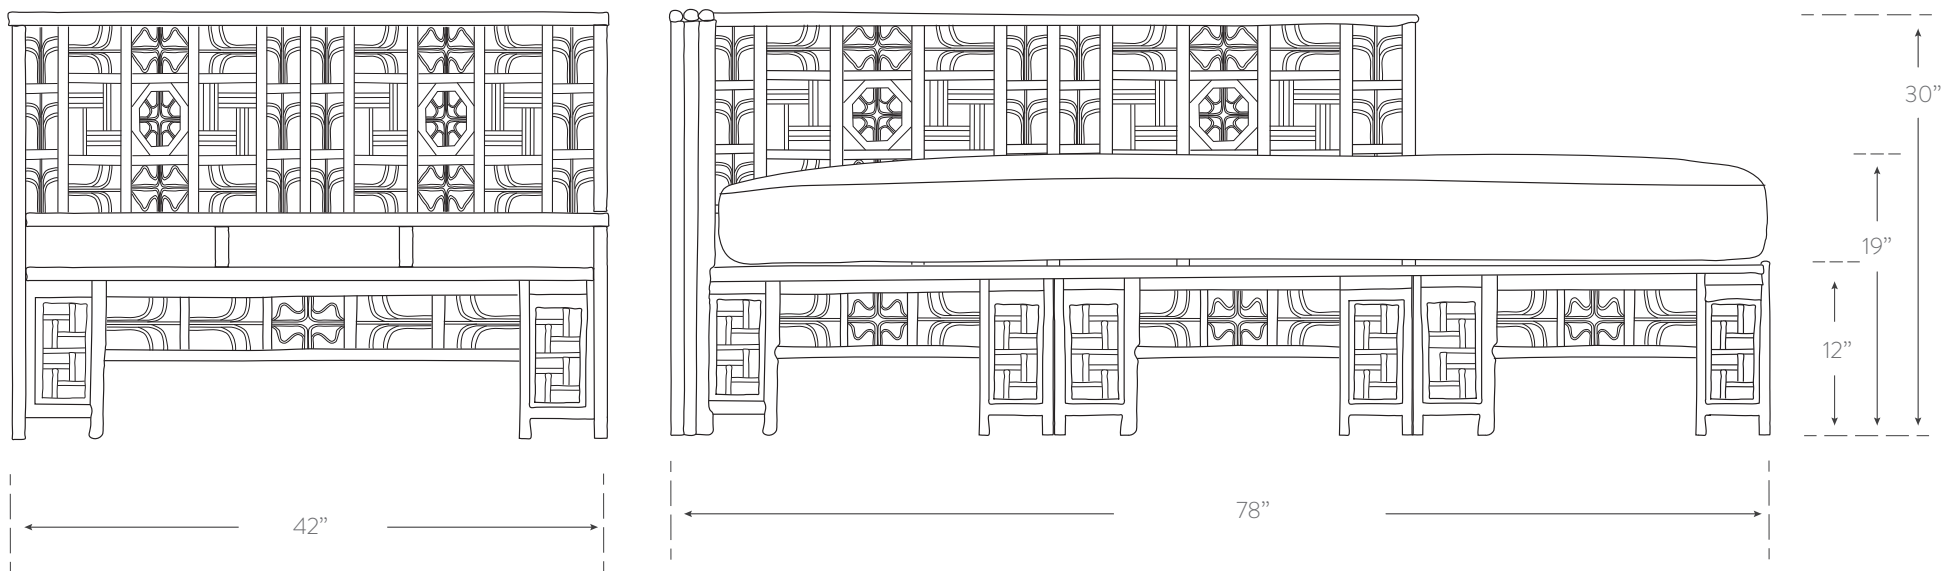

## DAYBED

**Material**  
rattan, woven cane  
handcrafted in philippines

**SKU** CAN315

**Finish**  
see finish chart for options

**Dimensions**  
78w 30h 42d  
seat: 19h

**Cushion Dimensions**  
74w 7h 38d

**Additional Notes**

- cushion included
- right and left arm available

**Cushion**  
Standard Insert: Spring Ultra Down  
Standard Cover: Canvas

- COM Available. Required Yards: 4.5

please keep in mind all rattan pieces are handmade from natural materials so some variation in dimensions is to be expected.