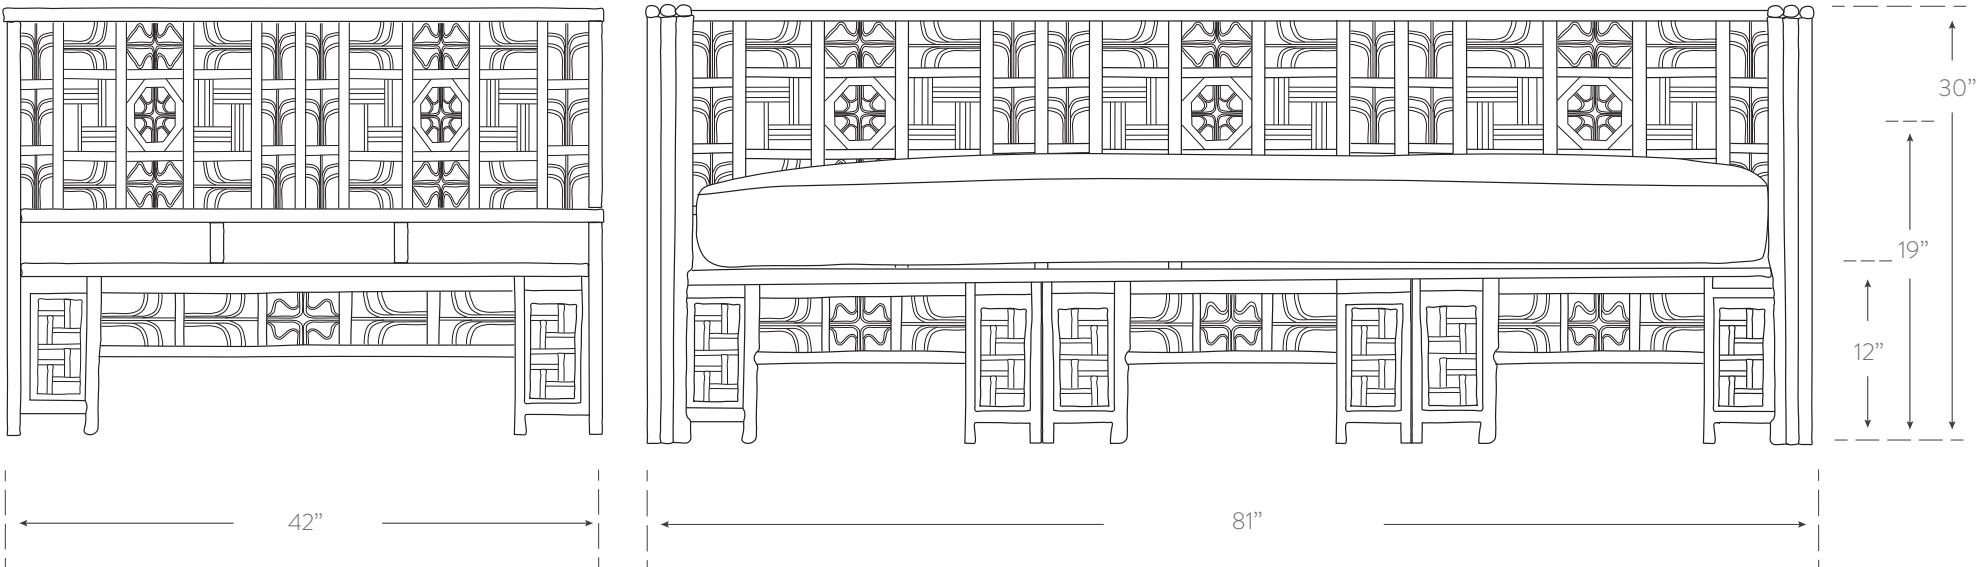

INDOCHINE COLLECTION

SOFA 81"

Material
rattan, woven cane
handcrafted in philippines

SKU CAN316

Finish
see finish chart for options

Dimensions
81w 30h 42d
seat: 19h

Cushion Dimensions

Additional Notes

- seat and back cushions included

Cushion
Standard Insert: Spring Ultra Down
Standard Cover: Canvas

- COM Available.

please keep in mind all rattan pieces are handmade from natural materials so some variation in dimensions is to be expected.