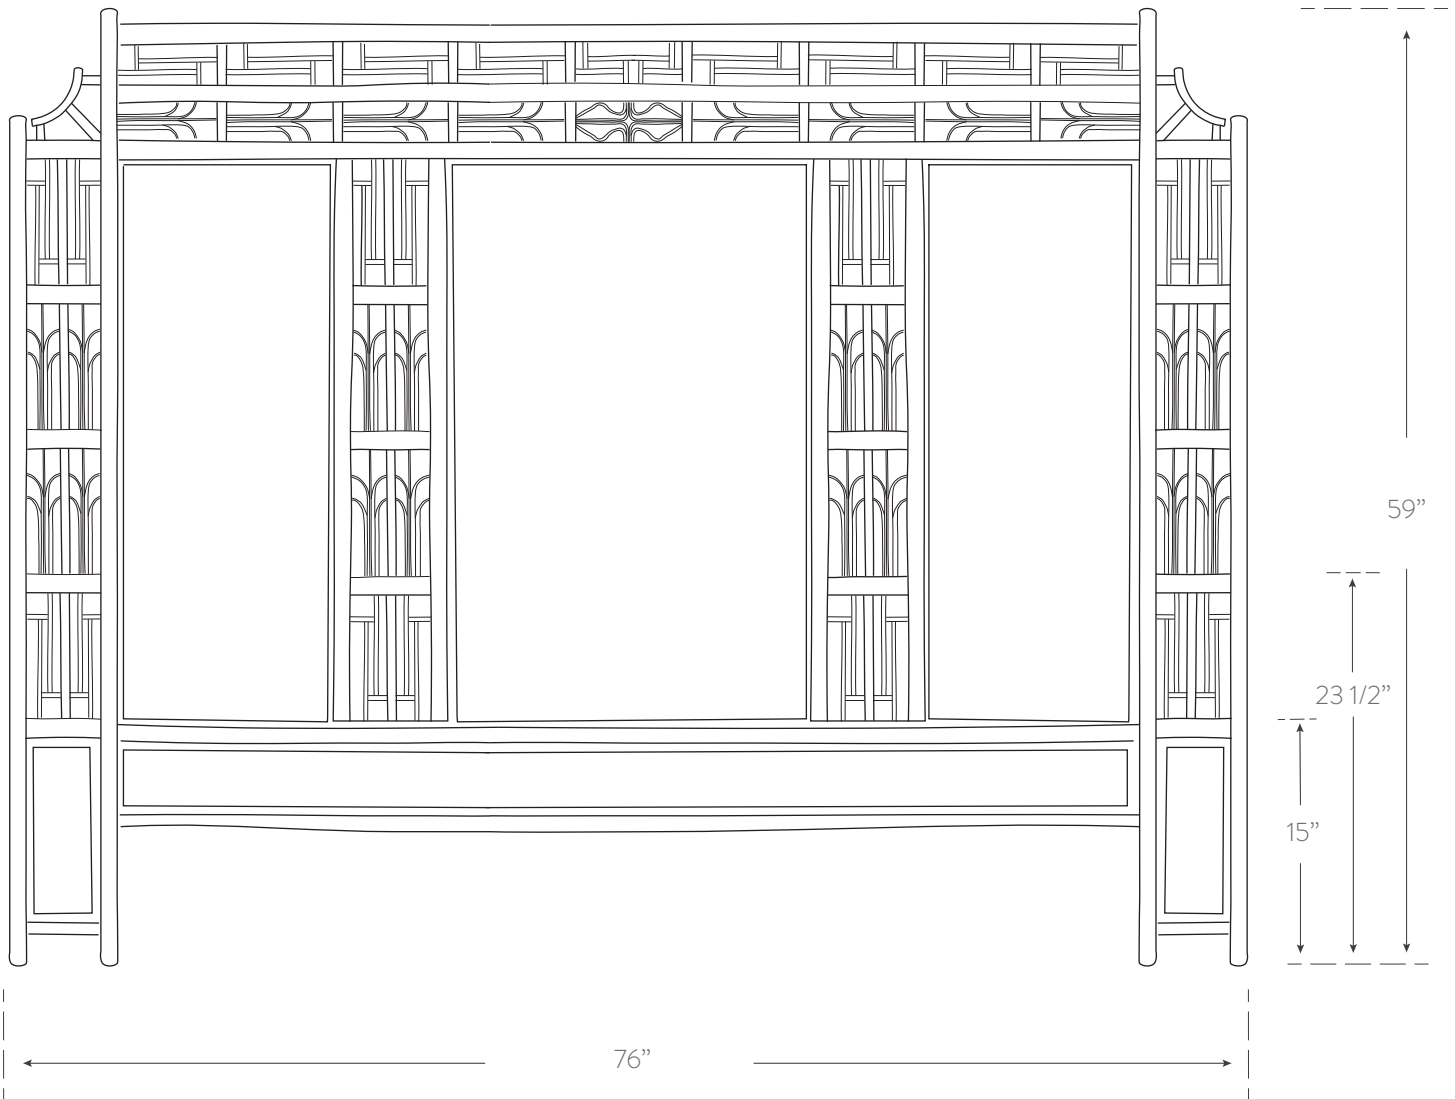

INDOCHINE COLLECTION

KING HEADBOARD

Material

rattan, woven cane, luan
handcrafted in philippines

Finish

see finish chart for options

SKU CAN320.2K

Dimensions

80w 59h

Additional Notes

- holes not drilled

Mounting Options

- use with Hollywood frame
- attach directly to wall
- attach to wall with french cleats (not included)

please keep in mind all rattan pieces are handmade from natural materials so some variation in dimensions is to be expected.