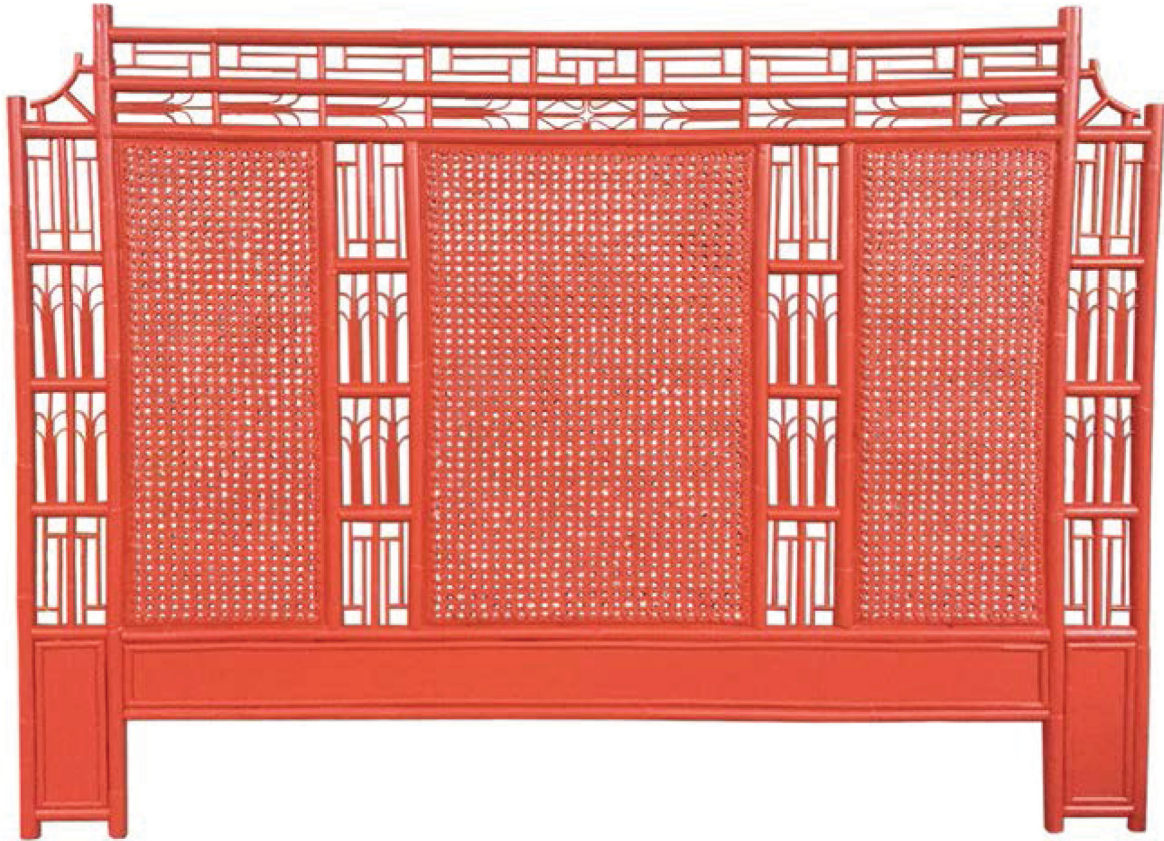

## KING HEADBOARD

### Material

rattan, woven cane, luan  
handcrafted in philippines

### Finish

see finish chart for options

**SKU** CAN320.2K

### Dimensions

80w 59h