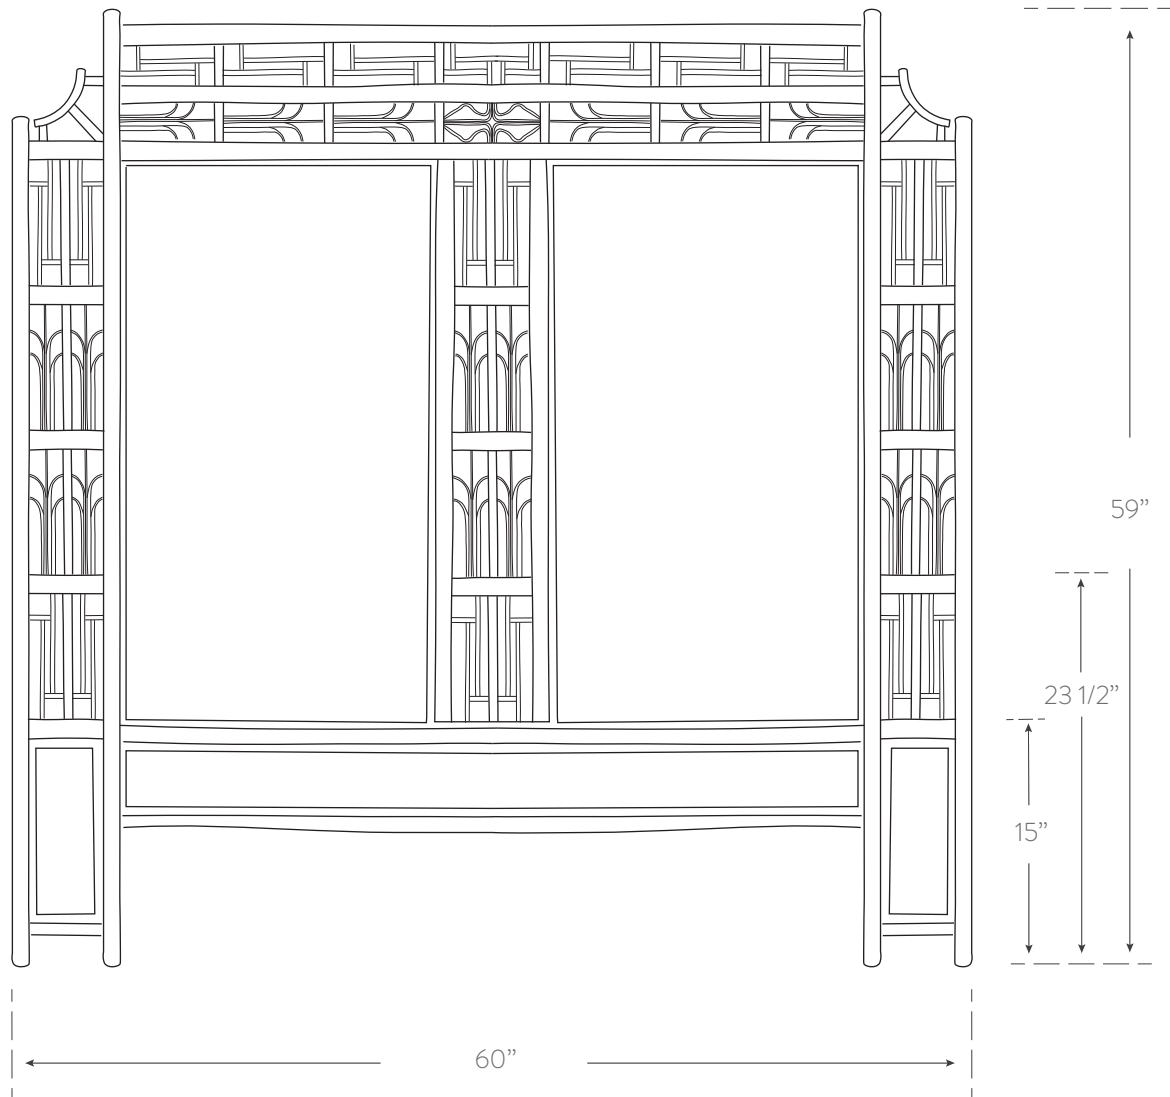

INDOCHINE COLLECTION

QUEEN HEADBOARD

Material

rattan, woven cane, luan
handcrafted in philippines

Finish

see finish chart for options

SKU CAN320Q

Dimensions

64w 59h

Additional Notes

- holes not drilled

Mounting Options

- use with Hollywood frame
- attach directly to wall
- attach to wall with french cleats (not included)

please keep in mind all rattan pieces are handmade from natural materials so some variation in dimensions is to be expected.