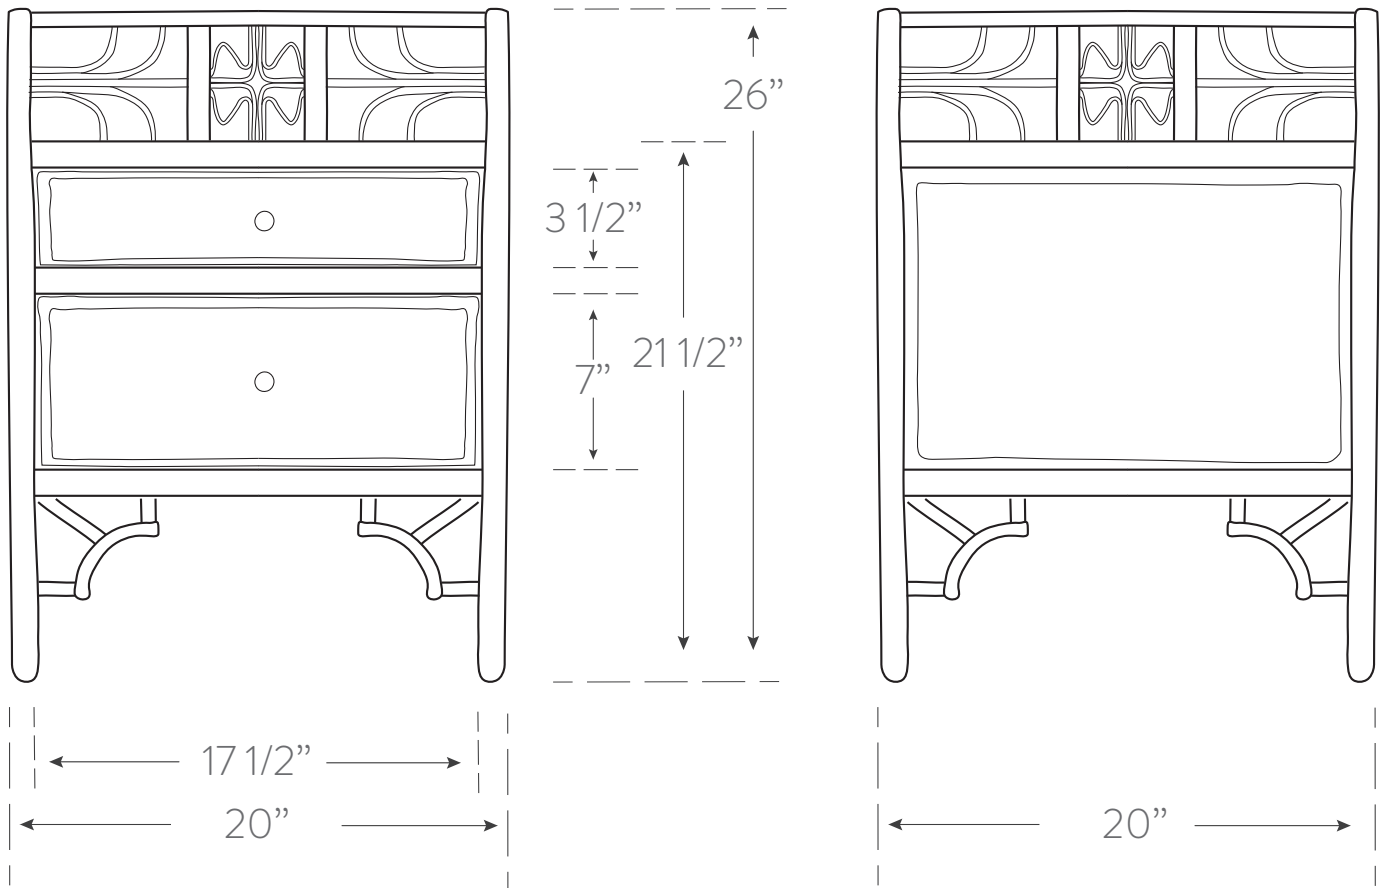

INDOCHINE COLLECTION

BEDSIDE TABLE

Material

rattan, luan
handcrafted in philippines

Finish

see finish chart for options

SKU CAN321

Dimensions

20w 26h 20d

Interior Dimensions

drawers

top: 15.5w 2.25h 15.25d

Bottom:

15.5w 5.5h 15.25d

Additional Notes

- 2 drawers