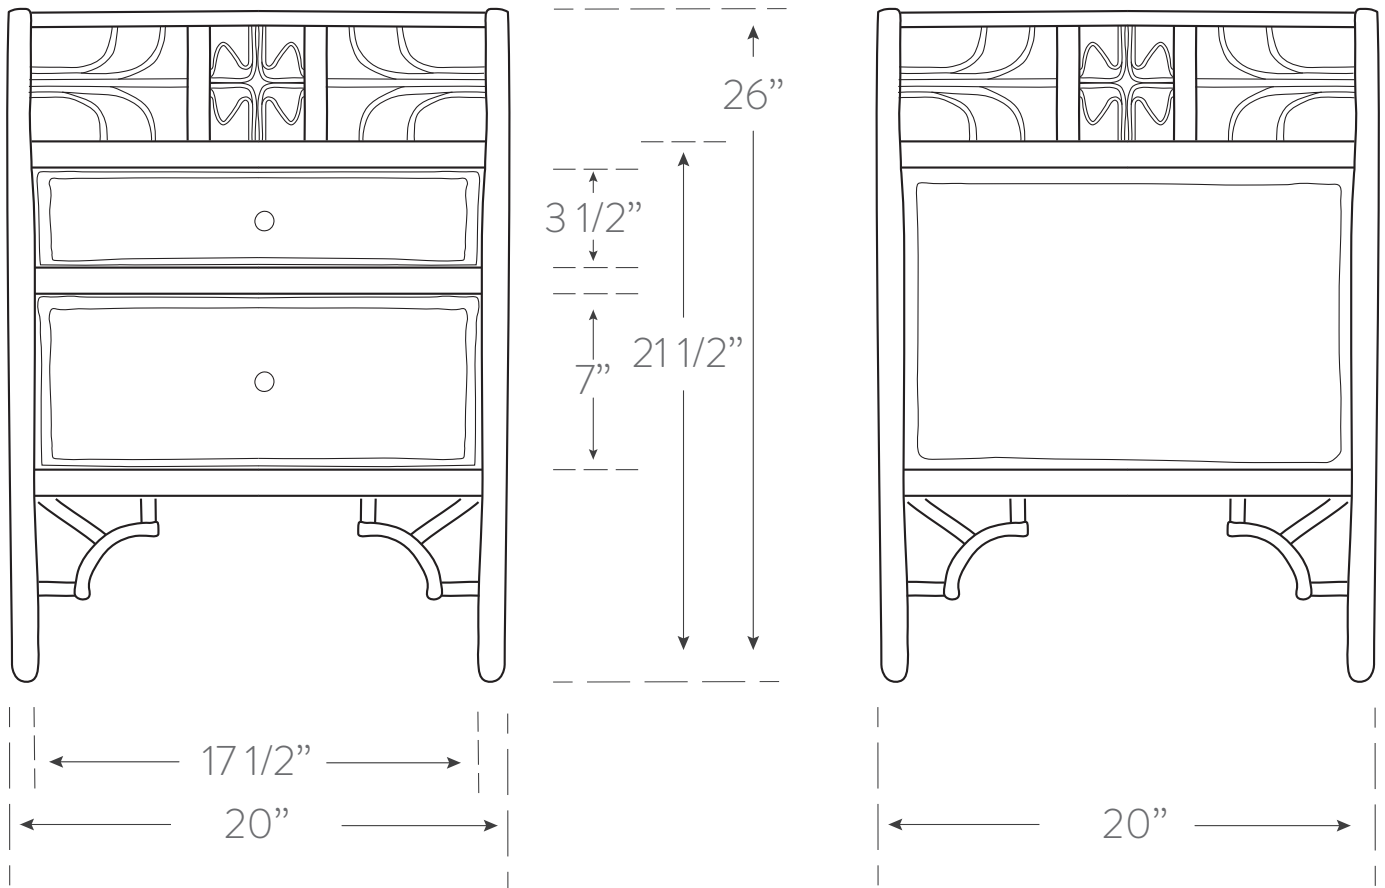

INDOCHINE COLLECTION

BEDSIDE TABLE

Material

rattan, luan
handcrafted in philippines

Finish

see finish chart for options

SKU CAN321

Dimensions

20w 26h 20d

Interior Dimensions

drawers

top: 15.5w 2.25h 15.25d

Bottom:

15.5w 5.5h 15.25d

Additional Notes

- 2 drawers
- not available in clear coat and vintage cane