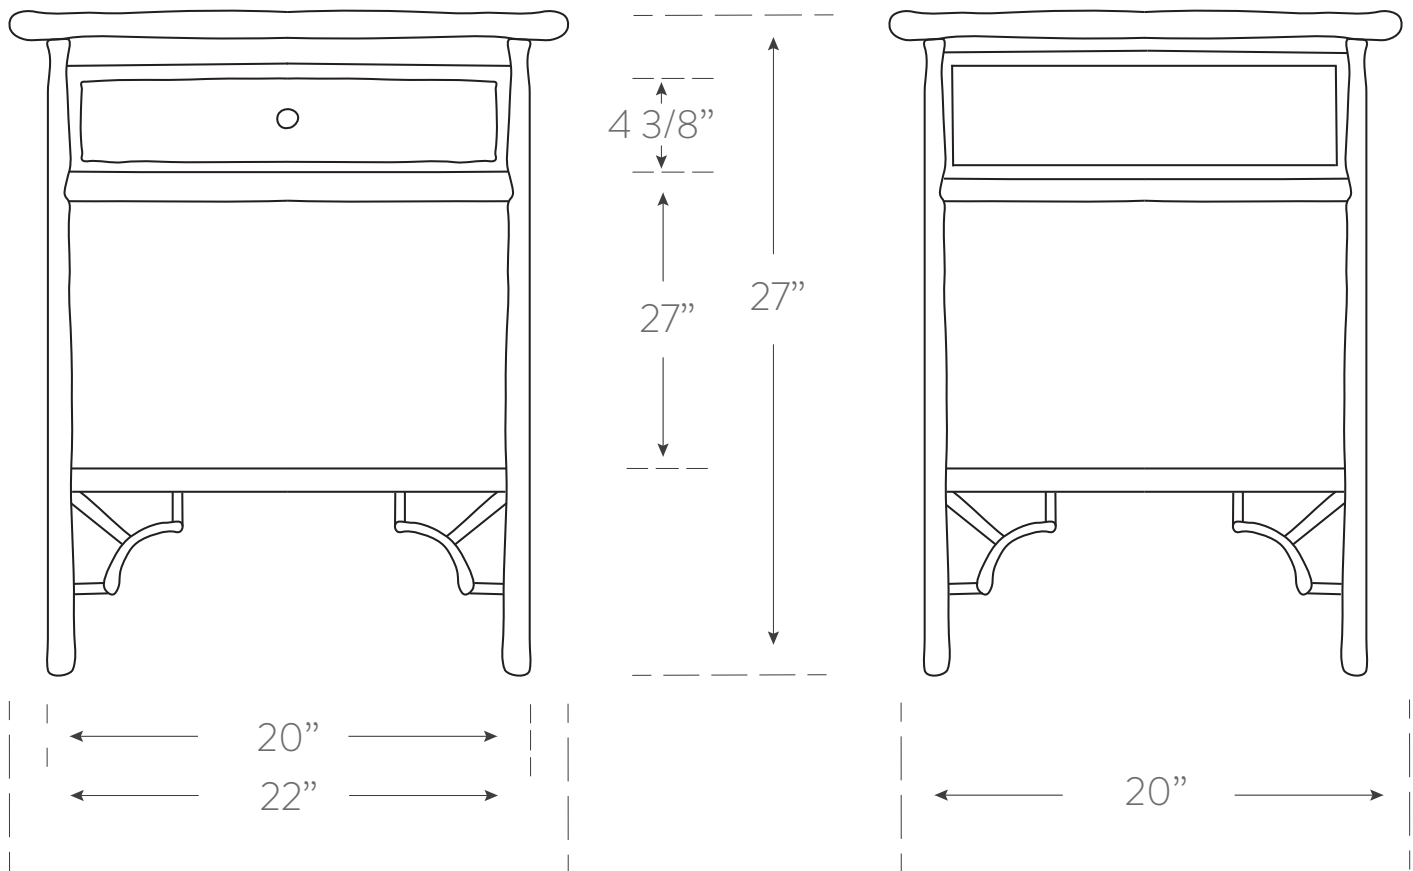

INDOCHINE COLLECTION

NIGHTSTAND

Material

rattan, luan
handcrafted in philippines

Finish

see finish chart for options

SKU CAN322

Dimensions

22w 27h 20d
shelf: 18w 11.5h 16d

Interior Dimensions

drawer: 16w 3h 13.5d

Additional Notes

- 1 drawer

please keep in mind all rattan pieces are handmade from natural materials so some variation in dimensions is to be expected.