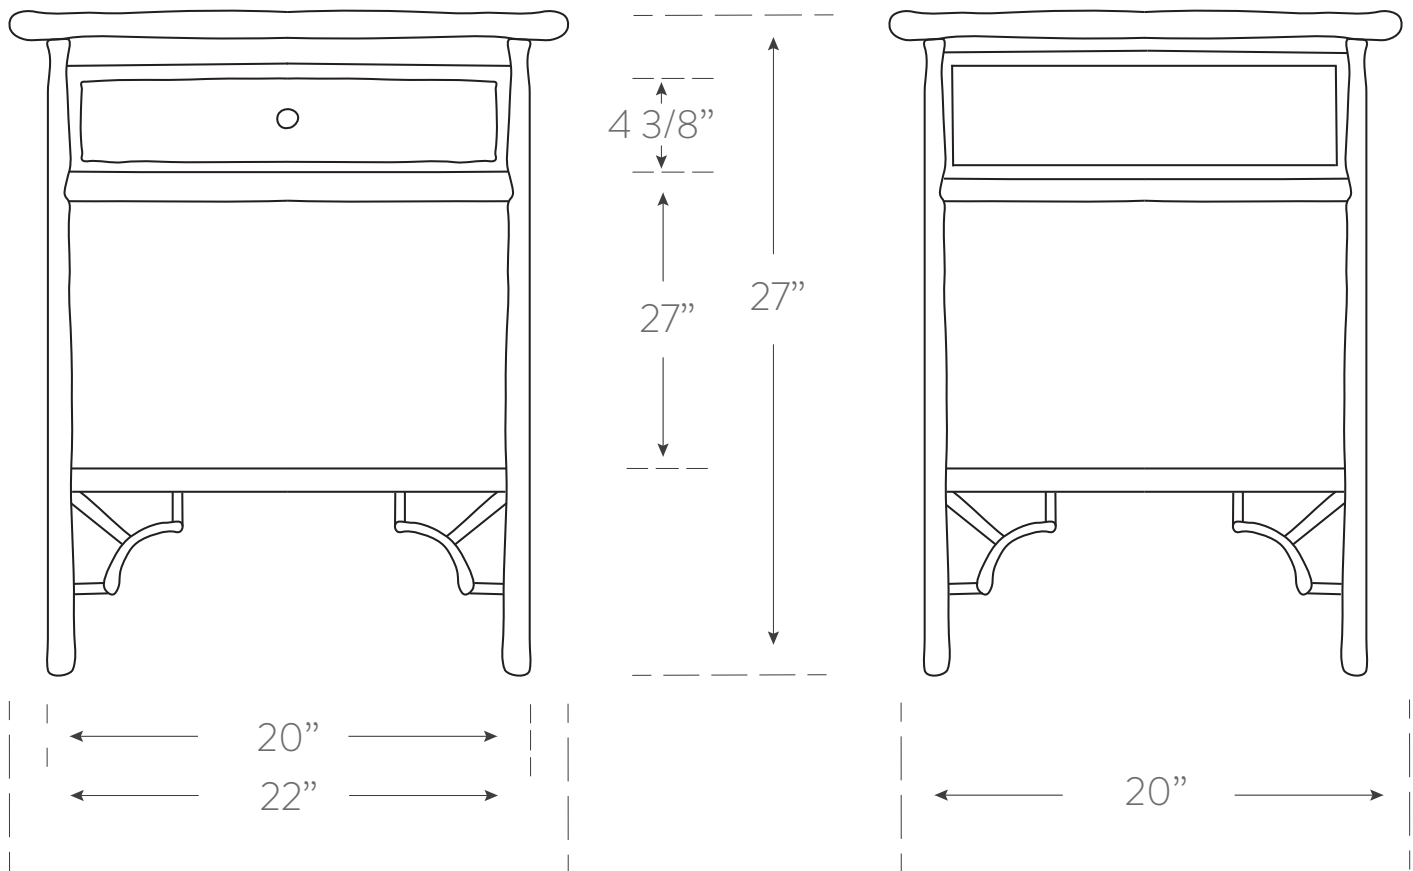

INDOCHINE COLLECTION

NIGHTSTAND

Material

rattan, luan
handcrafted in philippines

Finish

see finish chart for options

SKU CAN322

Dimensions

22w 27h 20d
shelf: 18w 11.5h 16d

Interior Dimensions

drawer: 16w 3h 13.5d

Additional Notes

- 1 drawer
- not available in clear coat and vintage cane

please keep in mind all rattan pieces are handmade from natural materials so some variation in dimensions is to be expected.