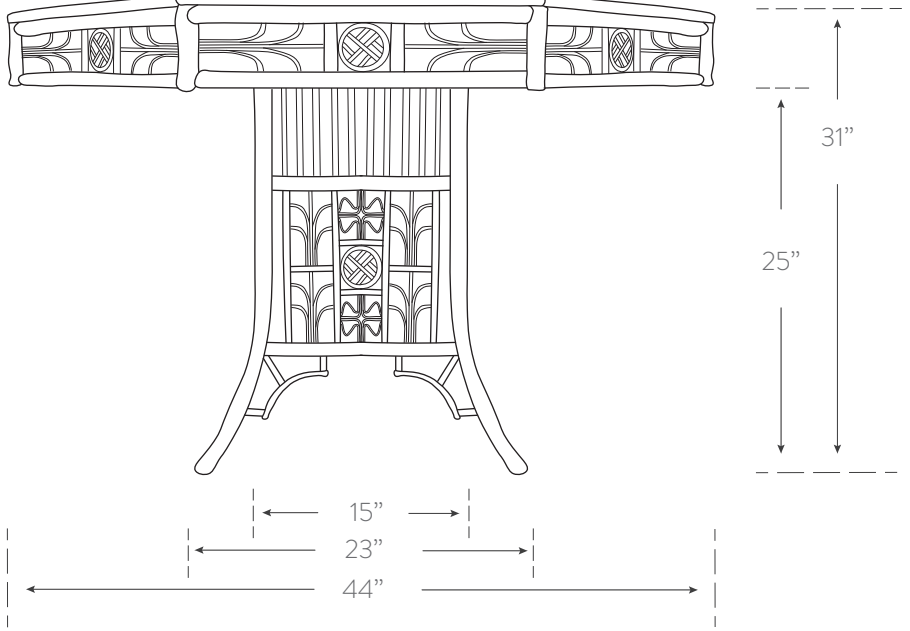

## OCTAGONAL DINING TABLE

**Material**  
rattan, luan  
handcrafted in philippines

**SKU** CAN330

**Finish**  
see finish chart for options

**Dimensions**  
44w 31h 44d  
base: 23w 25h

**Additional Notes**