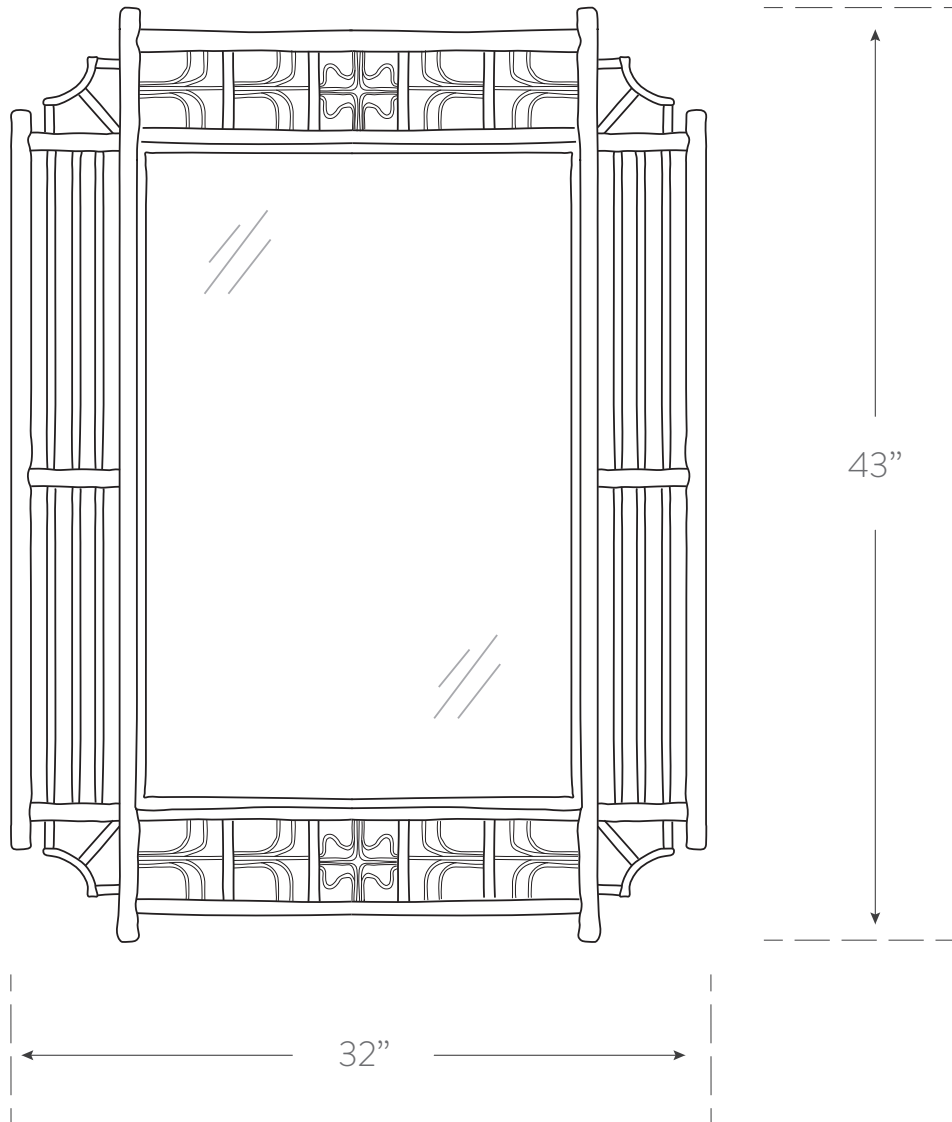

INDOCHINE COLLECTION

WALL MIRROR

Material

rattan, mirror
handcrafted in philippines

Finish

see finish chart for options

SKU CAN400

Dimensions

32w 43h
mirror: 19.25w 28.75h

please keep in mind all rattan pieces are handmade from natural materials so some variation in dimensions is to be expected.