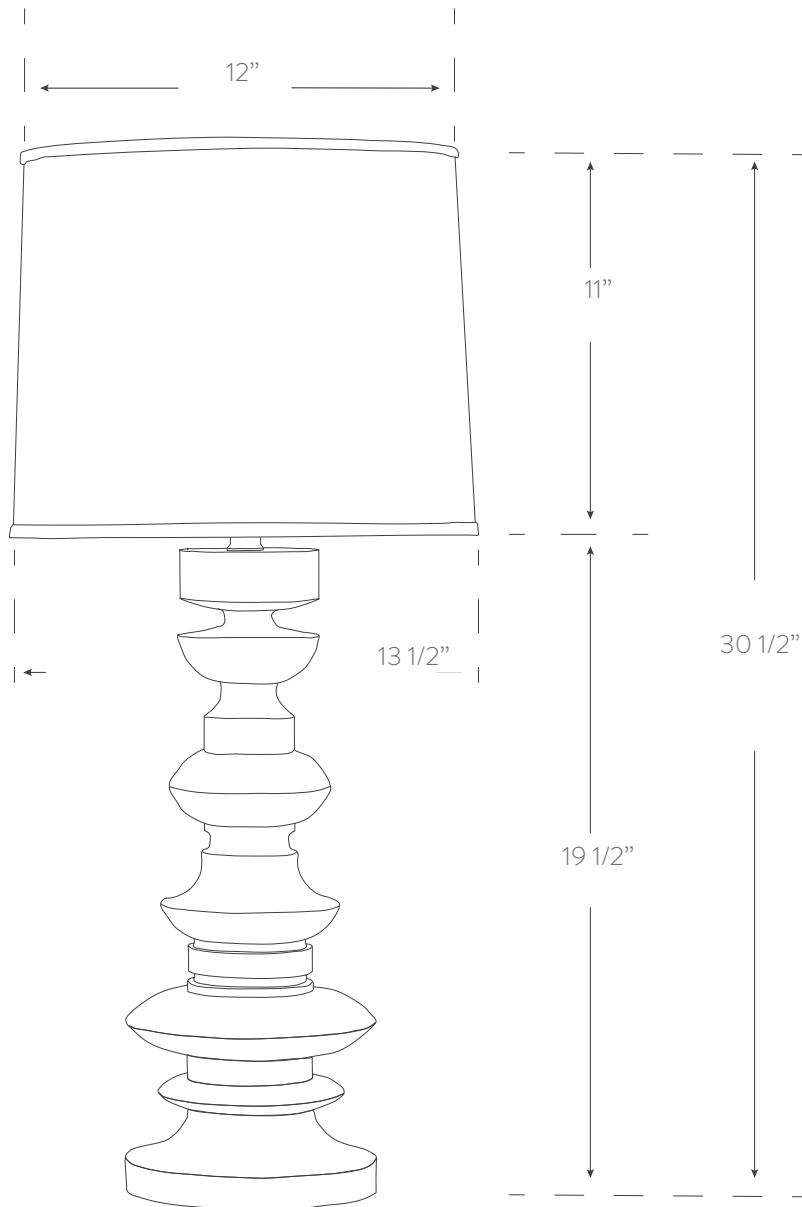

CHANG'E LAMP COLLECTION

PAGODA LAMP

Material

resin base
hardback linen shade
made in usa

Finish

see finish chart for
options

Dimensions

base: 7w
shade: 13.5w
30.5h