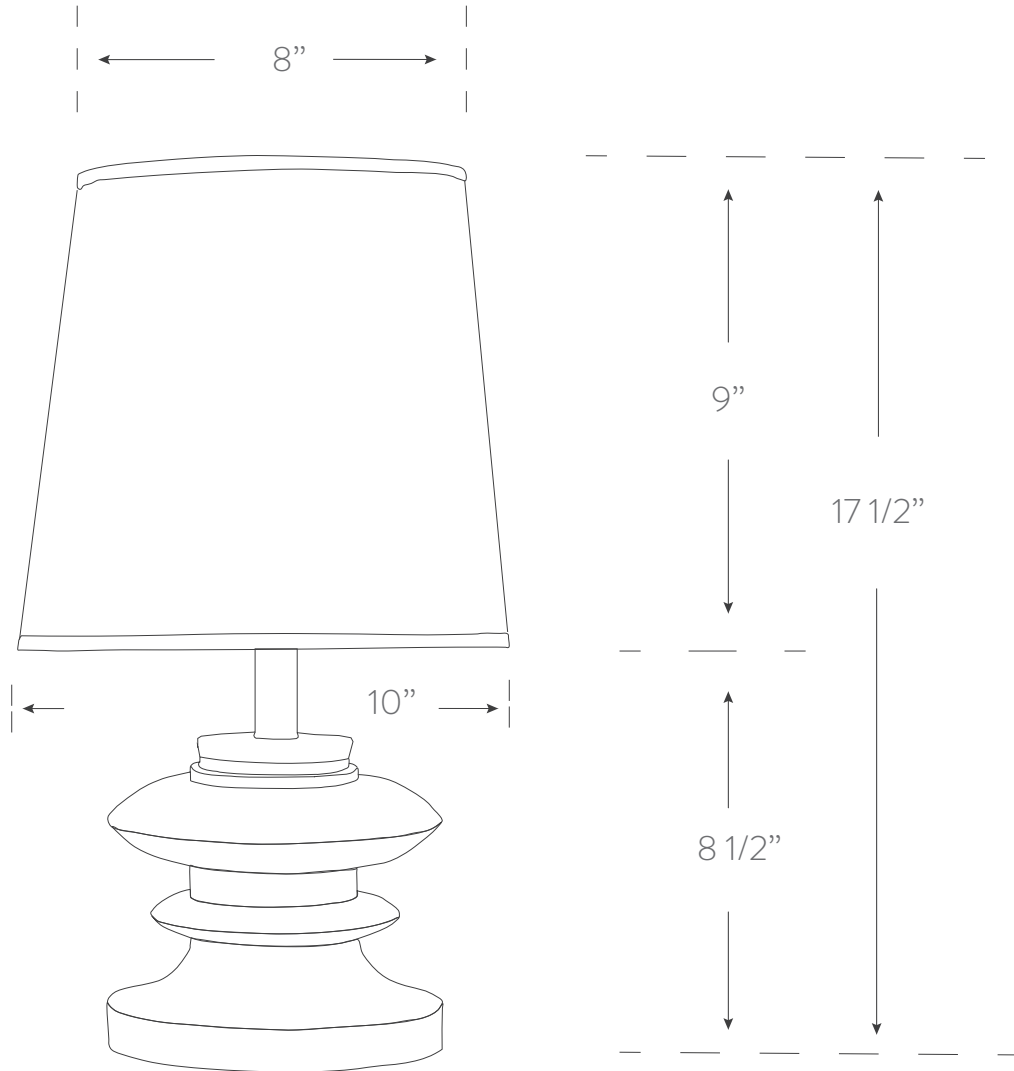

CHANG'E LAMP COLLECTION

PETITE PAGODA LAMP

Material

resin base
hardback linen shade
made in usa

Finish

see finish chart for
options

Dimensions

base: 7w
shade: 13.5w
17.25h