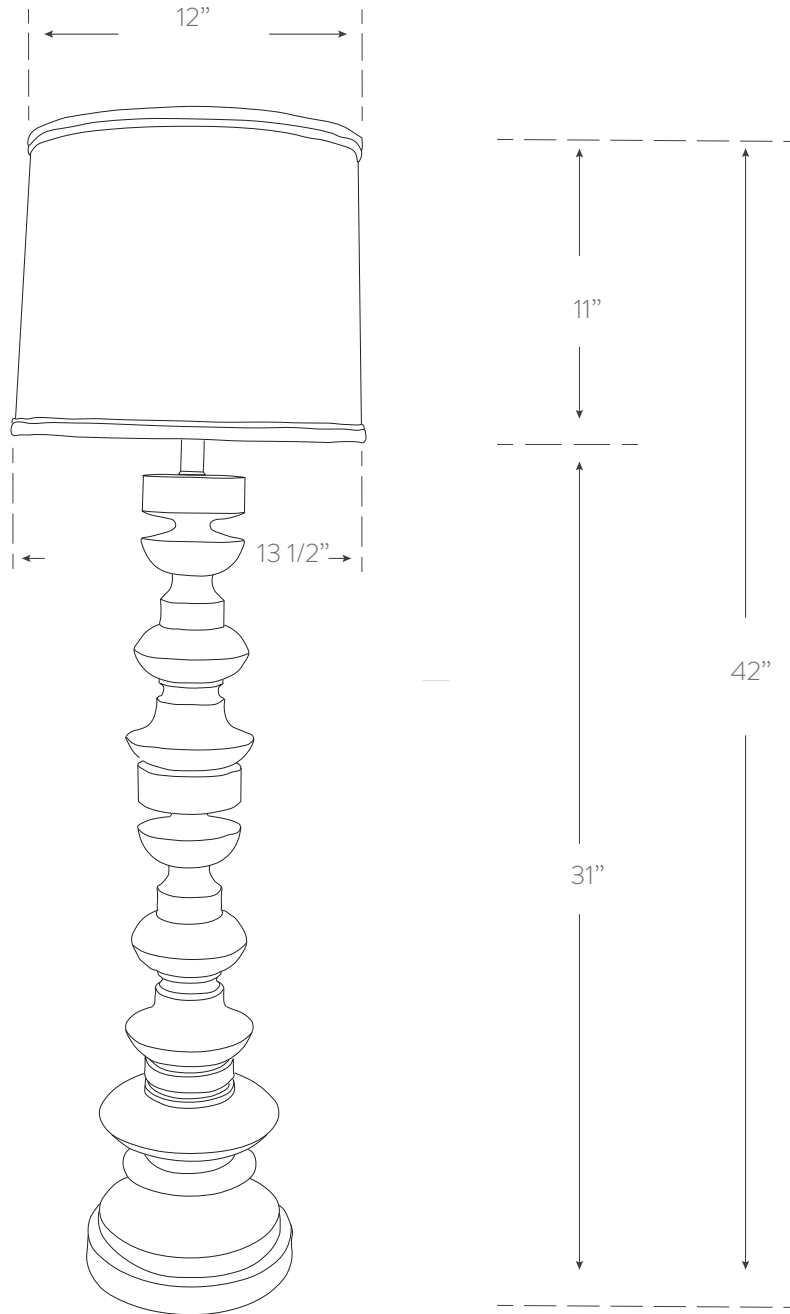

CHANG'E LAMP COLLECTION

TALL PAGODA LAMP

Material

resin base
hardback linen shade
made in usa

Finish

see finish chart for
options

Dimensions

base: 9w
shade: 13.5w
42h