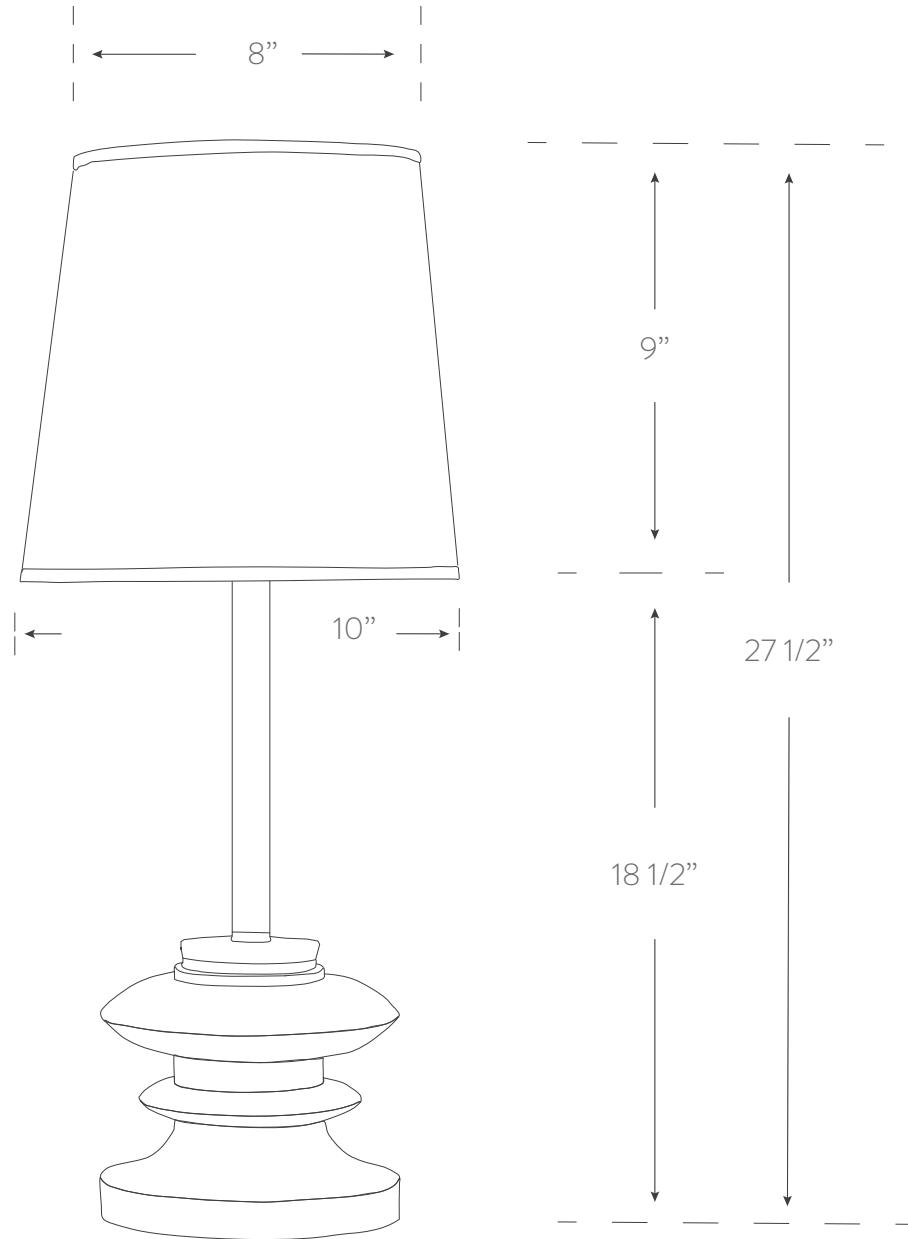

CHANG'E LAMP COLLECTION

PETITE CANDLESTICK PAGODA LAMP

Material

resin base
hardback linen shade
made in usa

Finish

available as shown in Just
Cream

Dimensions

base: 7w
shade: 10w
27.75h

SKU RC100.4