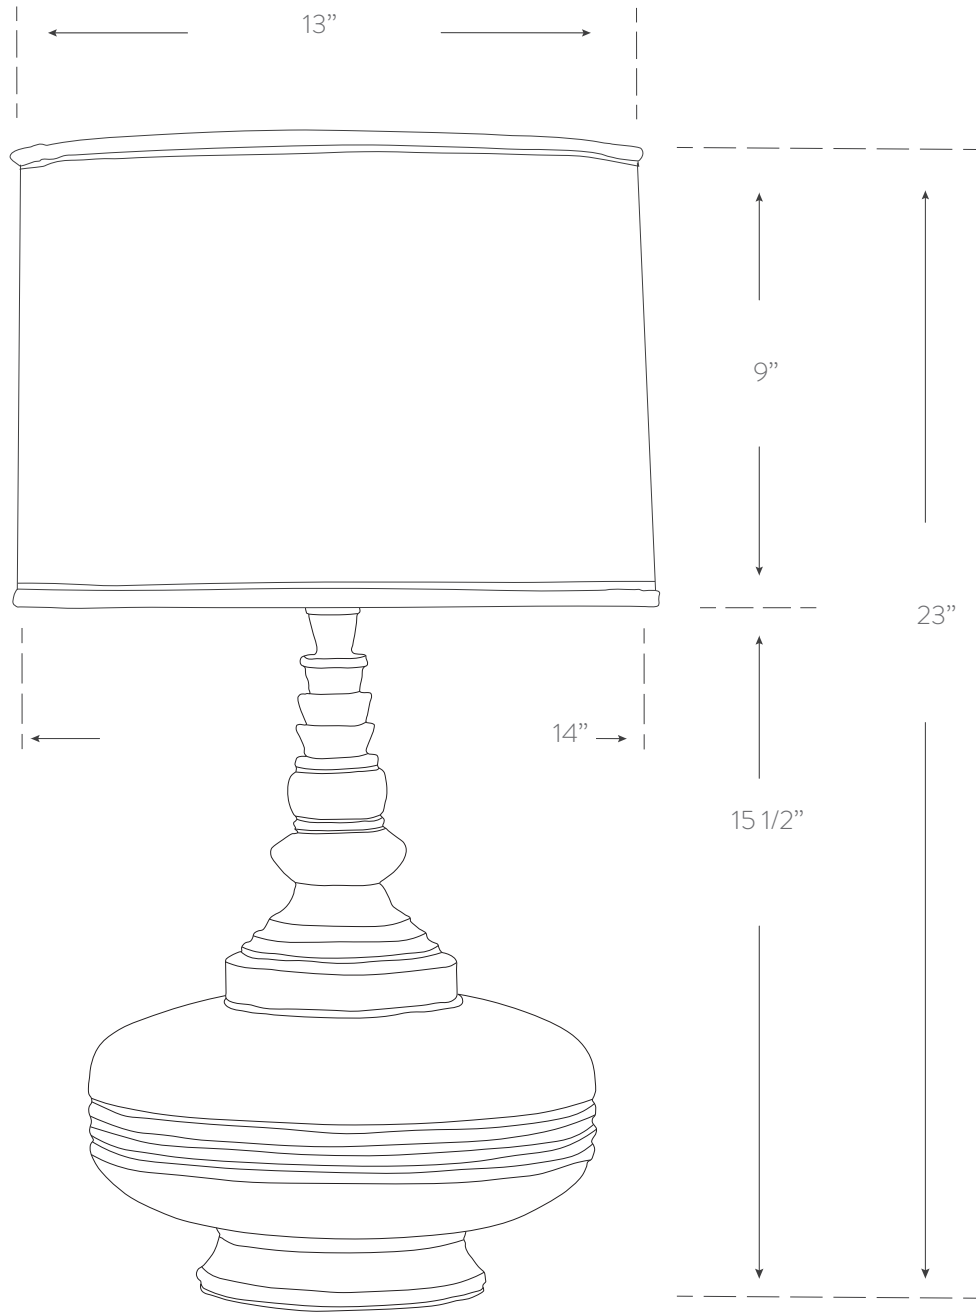

CHANG'E LAMP COLLECTION

HOOKAH LAMP

Material

resin base
hardback linen shade
made in usa

Finish

see finish chart for
options

Dimensions

base: 6w
shade: 14w
23h