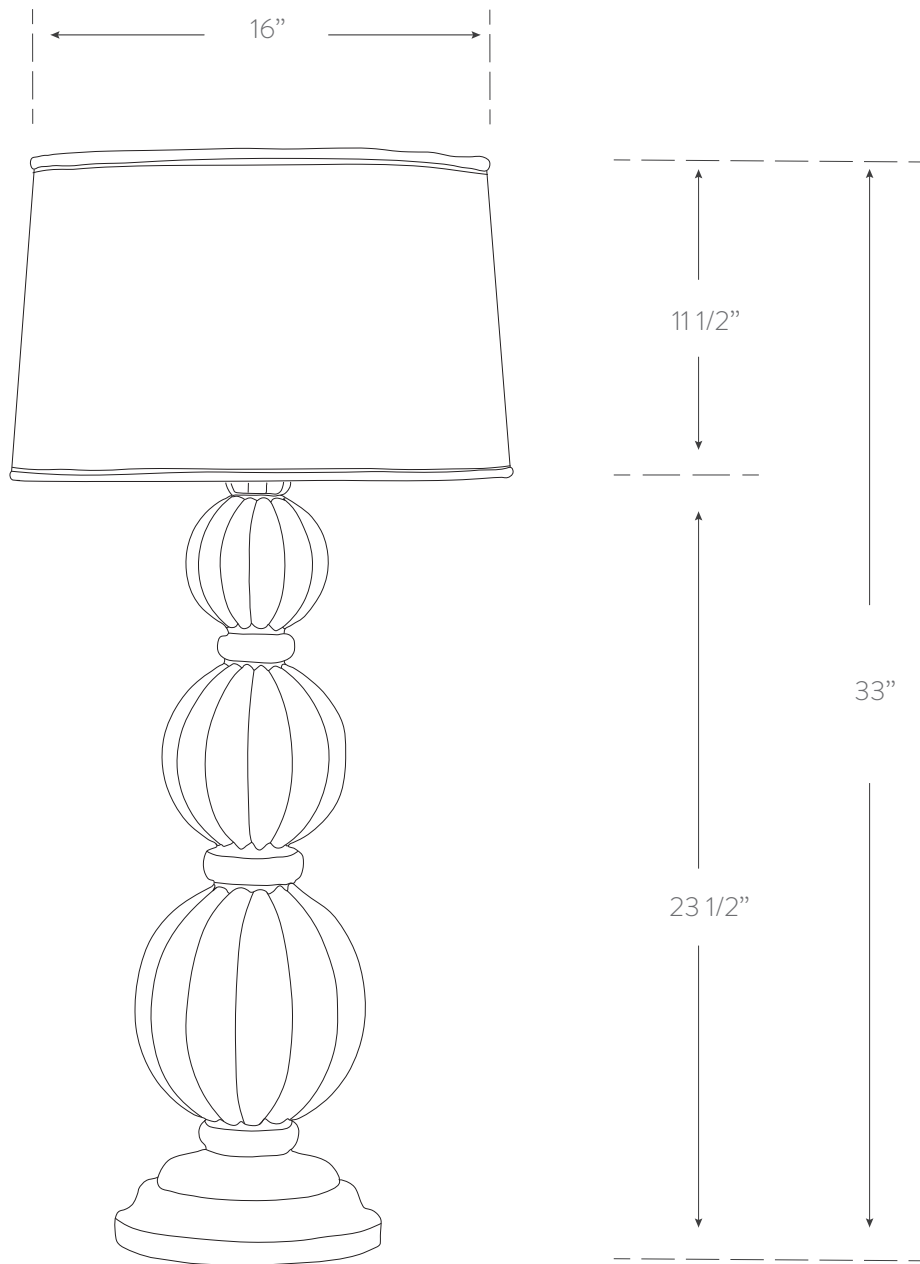

CHANG'E LAMP COLLECTION

TRIPLE GOURD LAMP

Material

resin base
hardback linen shade
made in usa

Finish

see finish chart for
options

Dimensions

base: 8w
shade: 16w
33h

SKU RC104