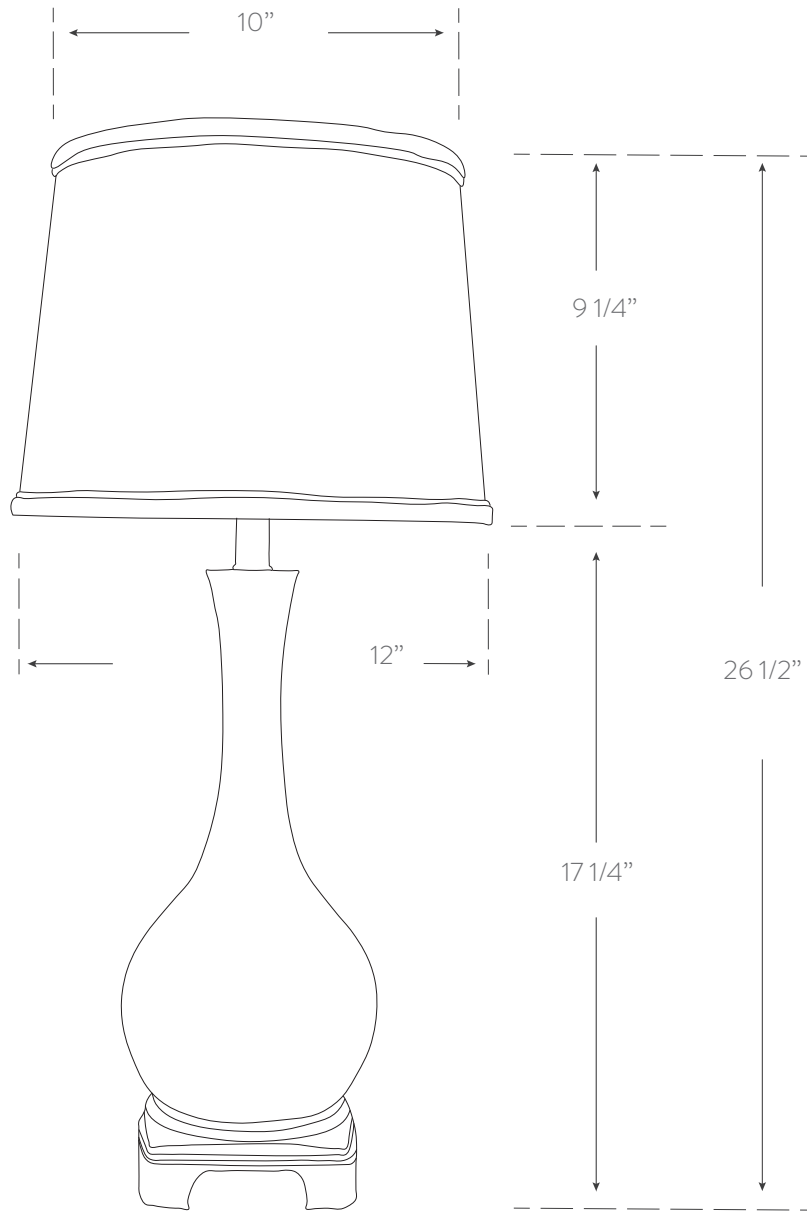

CHANG'E LAMP COLLECTION

GOURD LAMP

Material

resin base
hardback linen shade
made in usa

Finish

see finish chart for
options

Dimensions

base: 5.5w
shade: 12w
26.5h