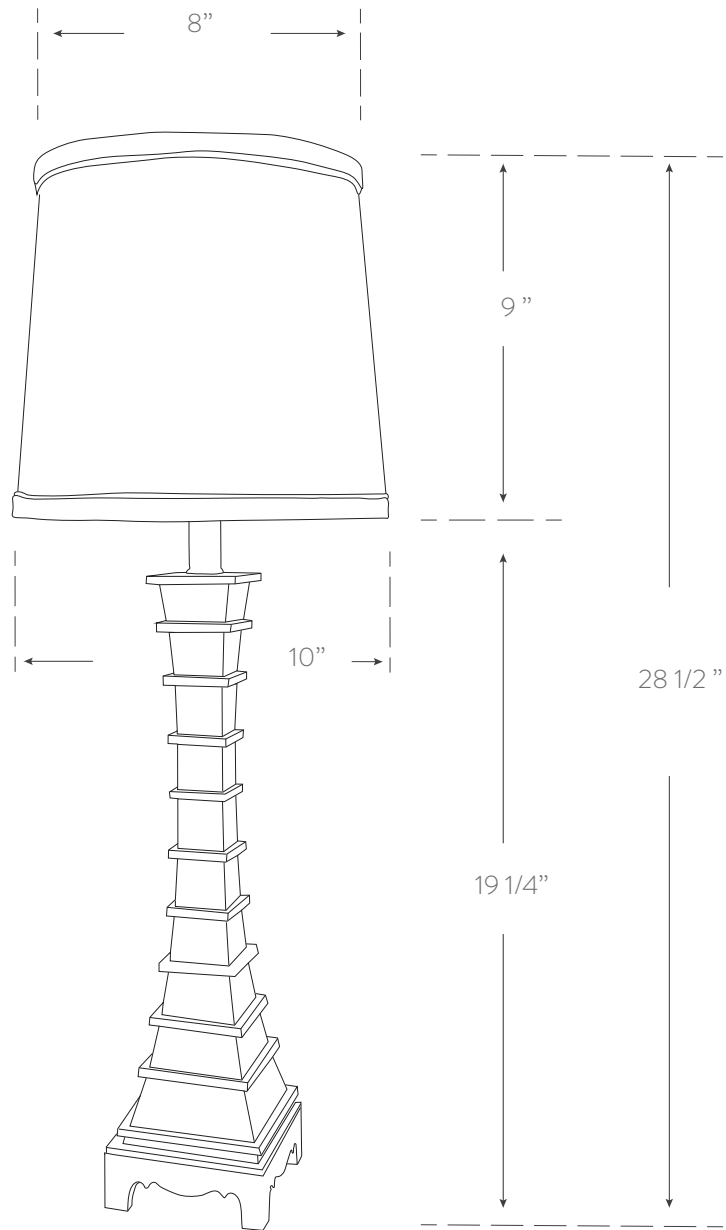

CHANG'E LAMP COLLECTION

TOWER LAMP

Material

resin base
hardback linen shade
made in usa

Finish

see finish chart for
options

Dimensions

base: 4.5w
shade: 12w
28.5h