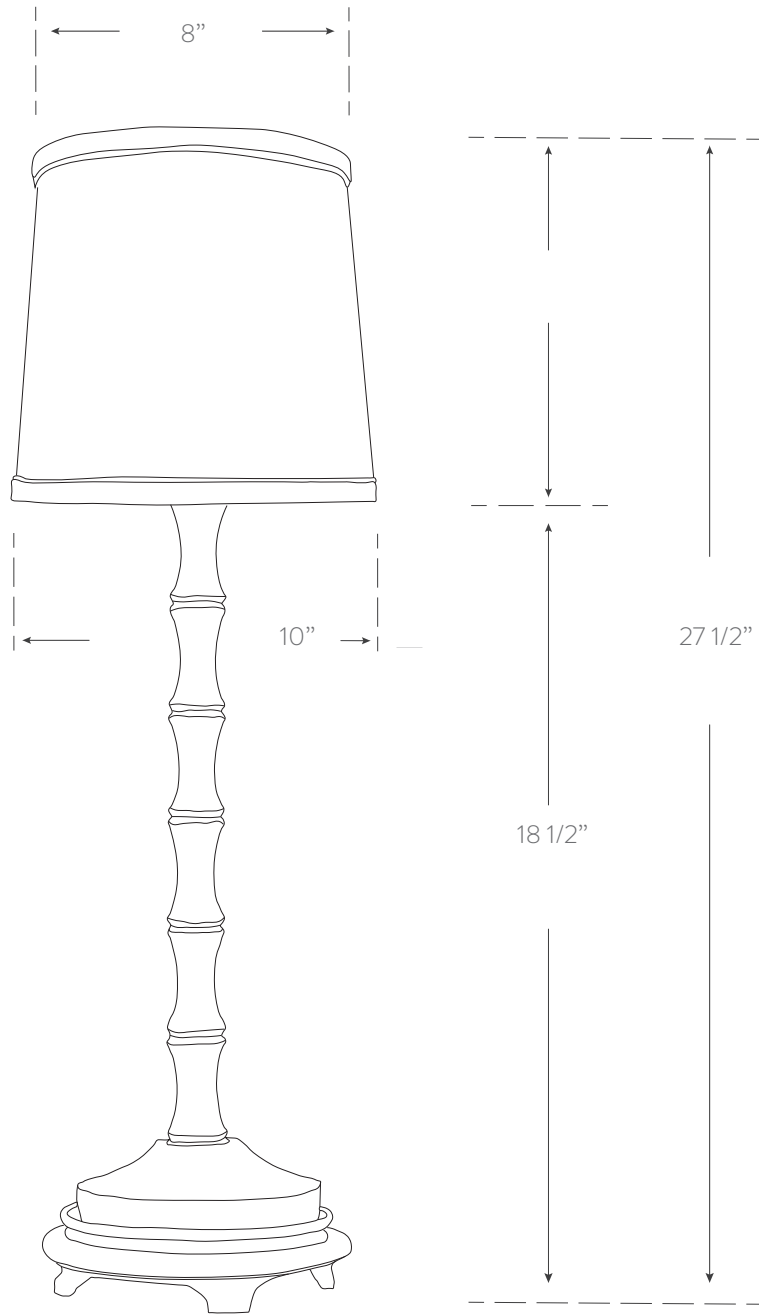

CHANG'E LAMP COLLECTION

BAMBOO LAMP

Material

resin base
hardback linen shade
made in usa

Finish

see Chang'e Lamp
finish chart for options

Dimensions

base: 7w
shade: 10w
27.5h

SKU RC110

Additional Notes

- customization available