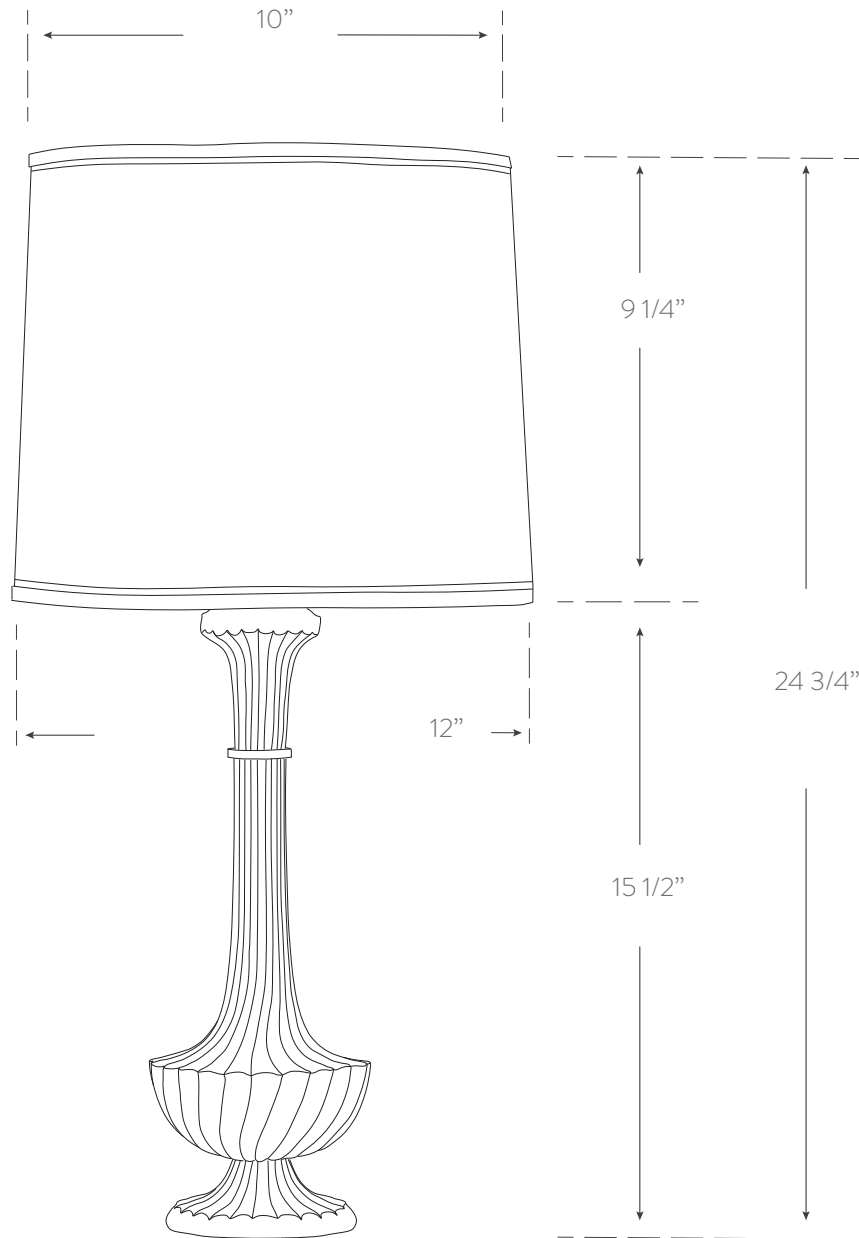

CHANG'E LAMP COLLECTION

GENIE LAMP

Material

resin base
hardback linen shade
made in usa

Finish

see Chang'e Lamp
finish chart for options

Dimensions

base: 5w
shade: 12w
24.75h