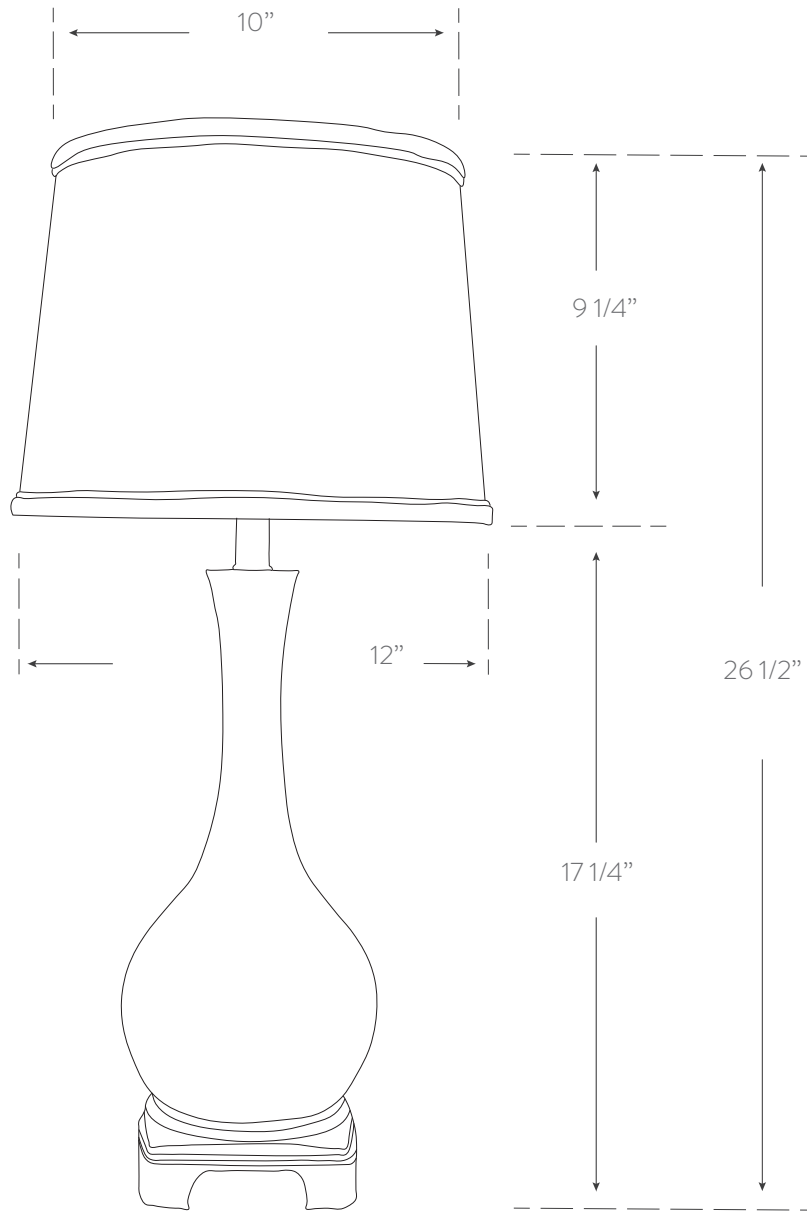

CHANG'E LAMP COLLECTION

GOURD LAMP

Material

resin base
hardback linen shade
made in usa

Finish

see Chang'e Lamp
finish chart for options

Dimensions

base: 5.5w
shade: 12w
26.5h