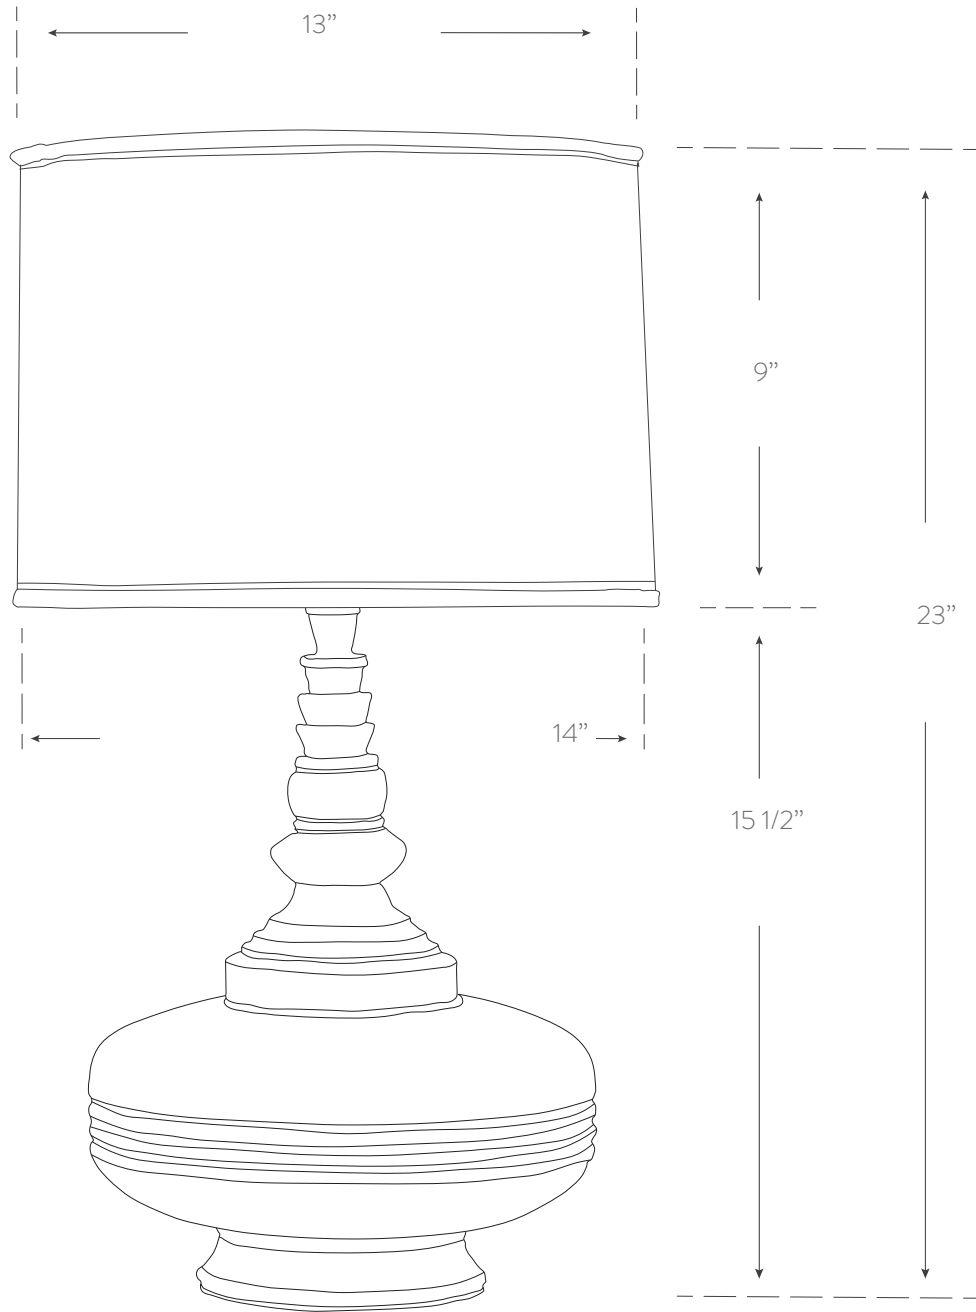

CHANG'E LAMP COLLECTION

HOOKAH LAMP

Material

resin base
hardback linen shade
made in usa

Finish

see Chang'e Lamp
finish chart for options

Dimensions

base: 6w
shade: 14w
23h