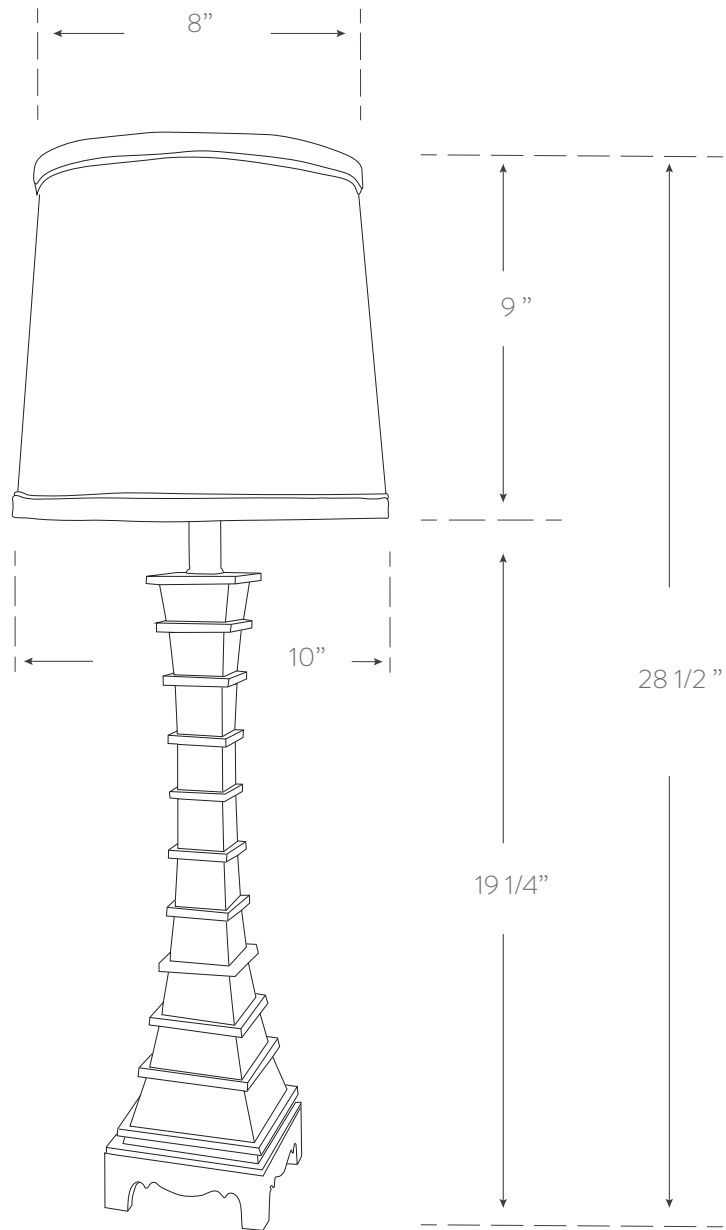

## TOWER LAMP

### Dimensions

base: 4.5w  
shade: 12w  
28.5h

SKU RC112