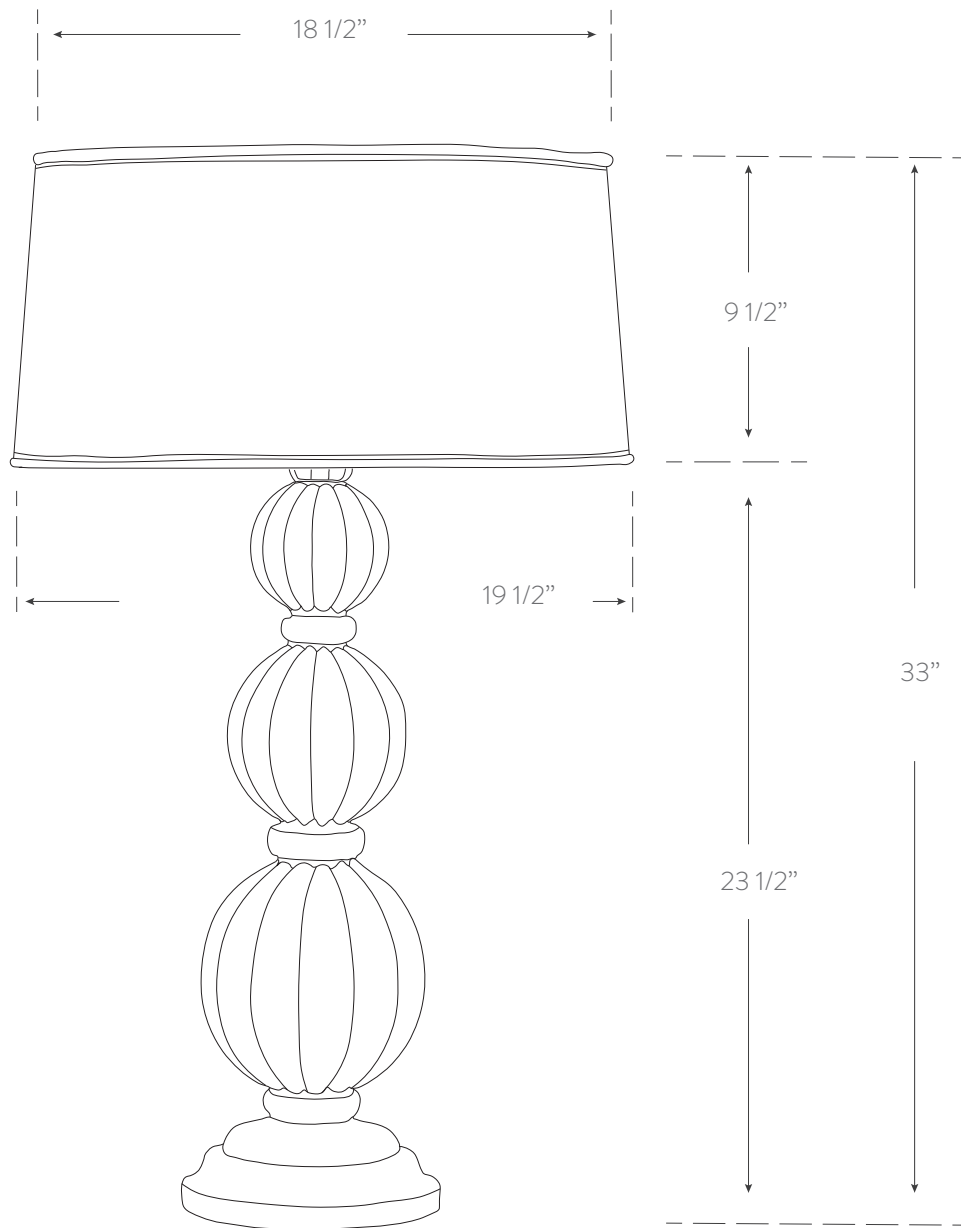

CHANG'E LAMP COLLECTION

TRIPLE GOURD LAMP

Material

resin base
hardback linen shade
made in usa

Finish

see Chang'e Lamp
finish chart for options

Dimensions

base: 8w
shade: 19.5w
33h