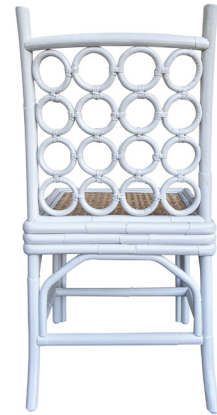

MODERNE MARU COLLECTION

SIDE CHAIR

Material

rattan, woven cane
handcrafted in philippines

Finish

see finish chart for options

SKU CON104

Dimensions

19.5w 36h 21d
seat: 18h

Seat Dimensions

16.25d
front: 15.5w
back: 14.5w

Additional Notes

- cushion available

please keep in mind all rattan pieces are handmade from natural materials so some variation in dimensions is to be expected.