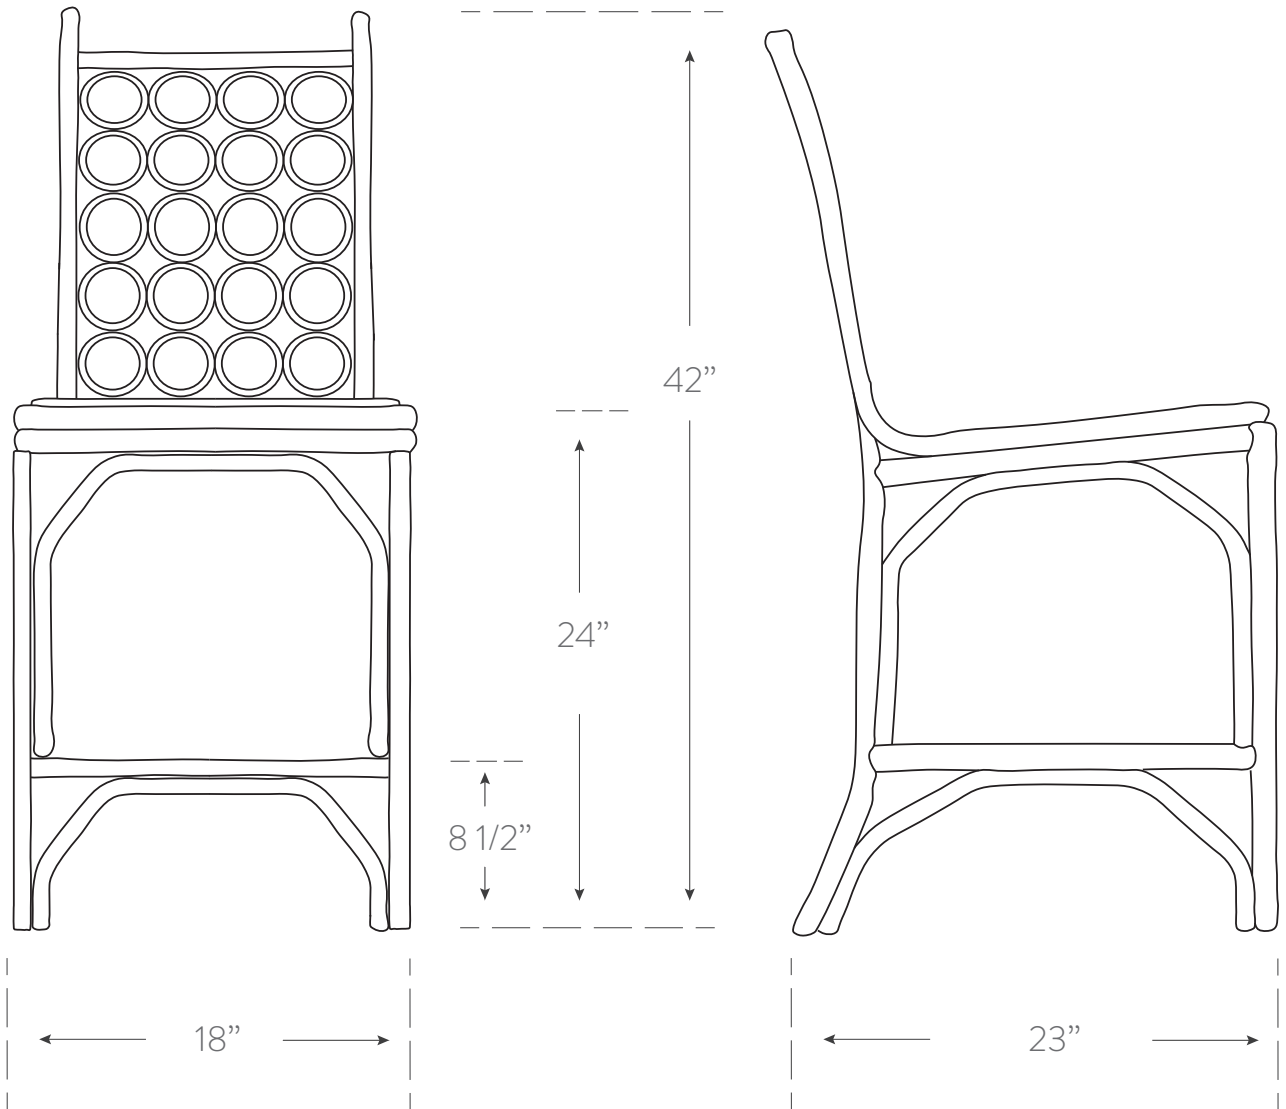

MODERNE MARU COLLECTION

COUNTER STOOL

Material

rattan, woven cane
handcrafted in philippines

Finish

see finish chart for options

SKU CON105.24

Dimensions

18w 42h 23d
seat: 24h

Seat Dimensions

15.25d
front: 14w
back: 11.75w

Additional Notes

- cushion available

please keep in mind all rattan pieces are handmade from natural materials so some variation in dimensions is to be expected.