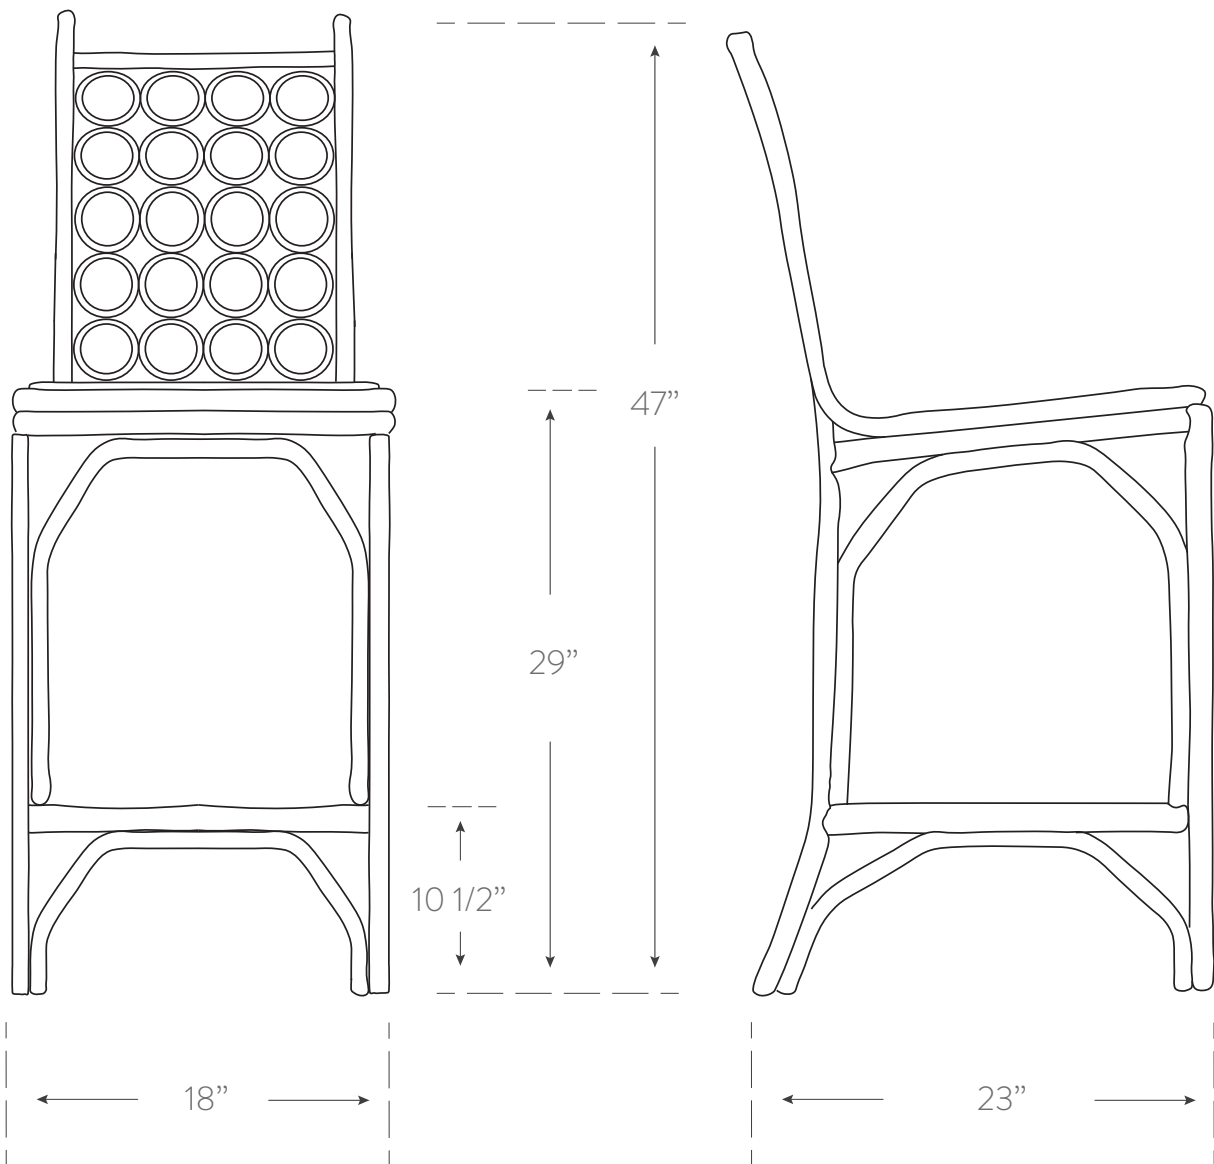

MODERNE MARU COLLECTION

BAR STOOL

Material

rattan, woven cane
handcrafted in philippines

Finish

see finish chart for options

SKU CON105.29

Dimensions

18w 47h 23d
seat: 29h

Seat Dimensions

17d
front: 14.75w
back: 12.25w

Additional Notes

- cushion available

please keep in mind all rattan pieces are handmade from natural materials so some variation in dimensions is to be expected.