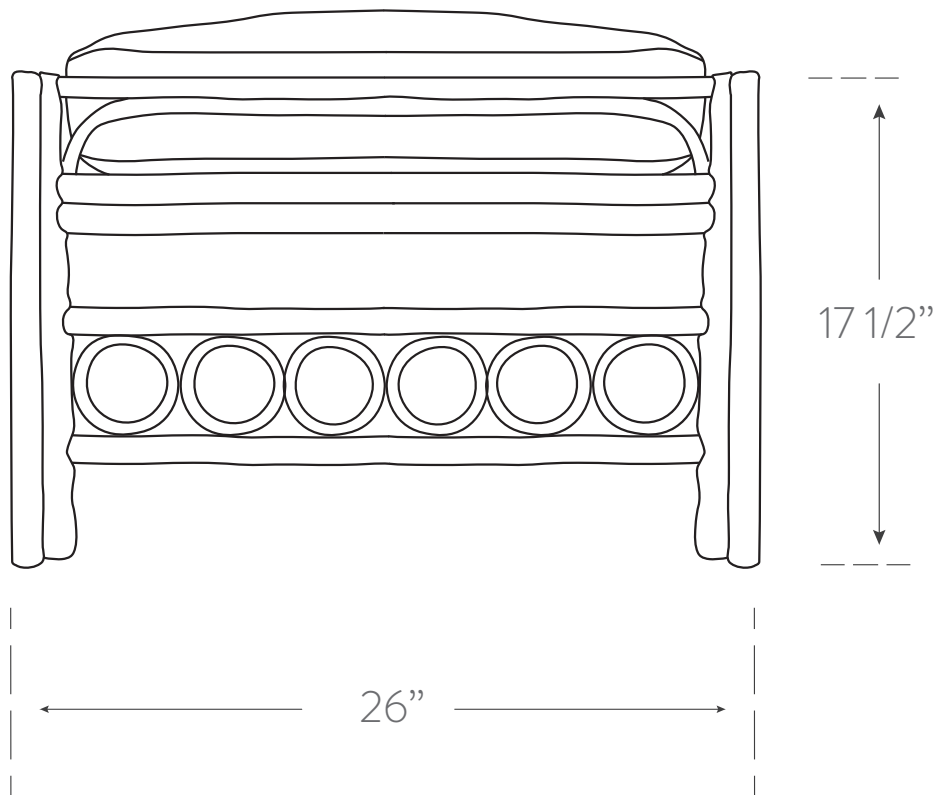

MODERNE MARU COLLECTION

COMPASS OTTOMAN

Material

rattan, woven cane
handcrafted in philippines

Finish

see finish chart for options

SKU CON125

Dimensions

26w 17.5h 26d

Cushion Dimensions

23w 4h 23d

Additional Notes

- cushion included

Cushion

Standard Insert: Spring Ultra Down

Standard Cover: Canvas