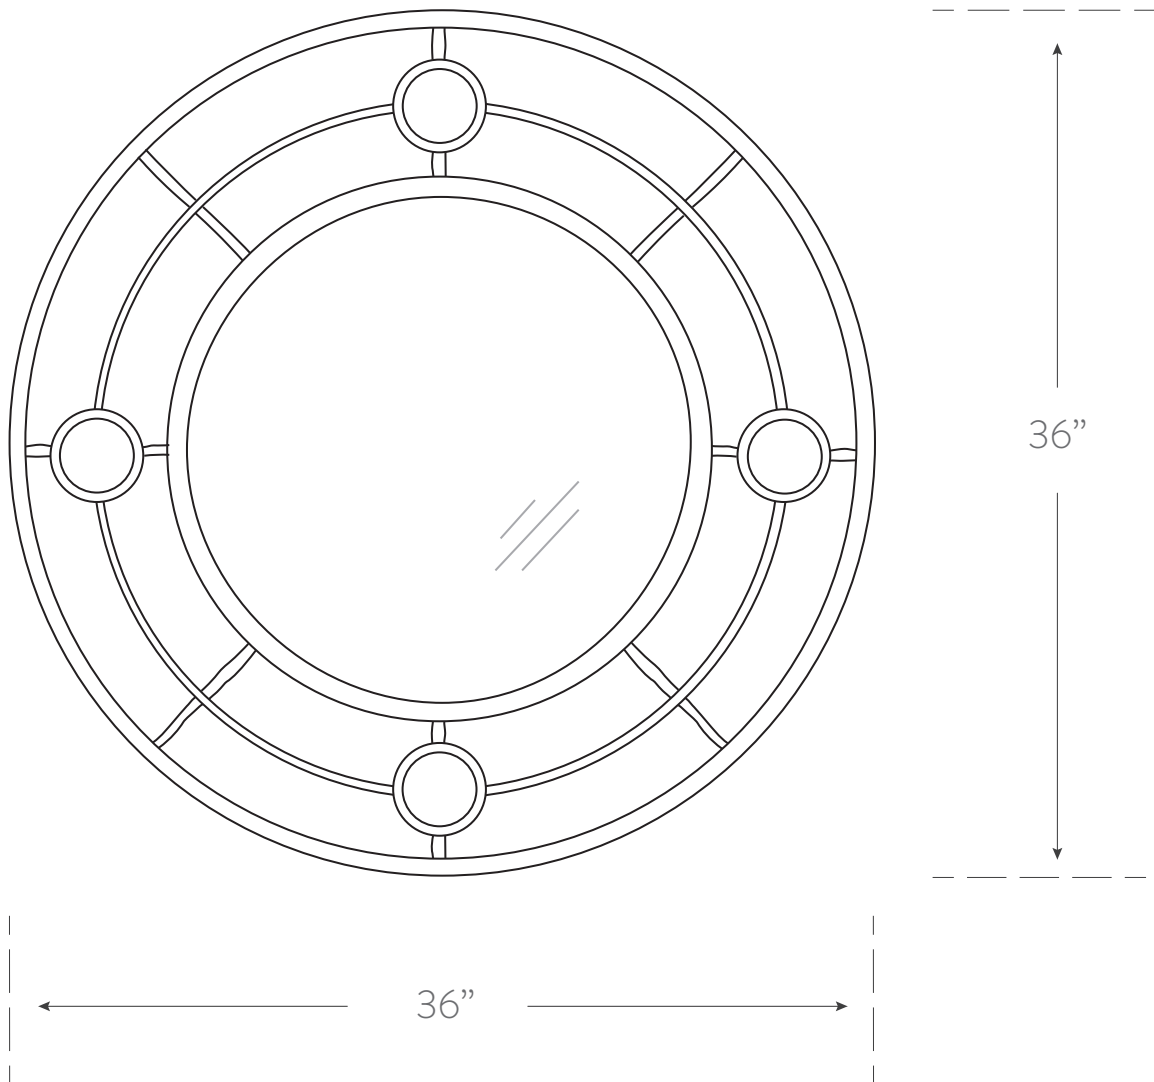

MODERNE MARU COLLECTION

PORTHOLE MIRROR LARGE

Material

rattan, mirror
handcrafted in philippines

Finish

see finish chart for options

SKU CON300

Dimensions

36w 36h
mirror: 20.5w

Additional Notes

- apply hanging hardware so mirror hangs as shown

please keep in mind all rattan pieces are handmade from natural materials so some variation in dimensions is to be expected.