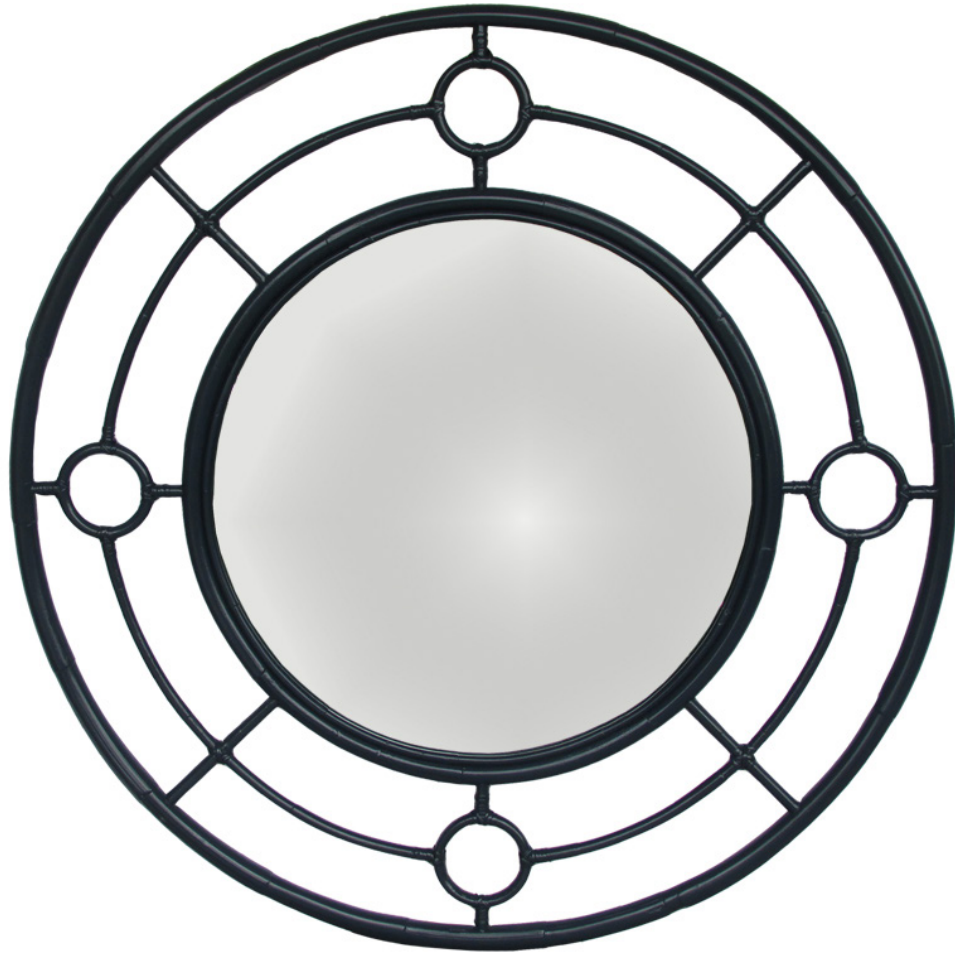

## PORTHOLE MIRROR LARGE

### Material

rattan, mirror  
handcrafted in philippines

### Dimensions

36w 36h  
mirror: 20.5w

please keep in mind all rattan pieces are handmade from natural materials so some variation in dimensions is to be expected.